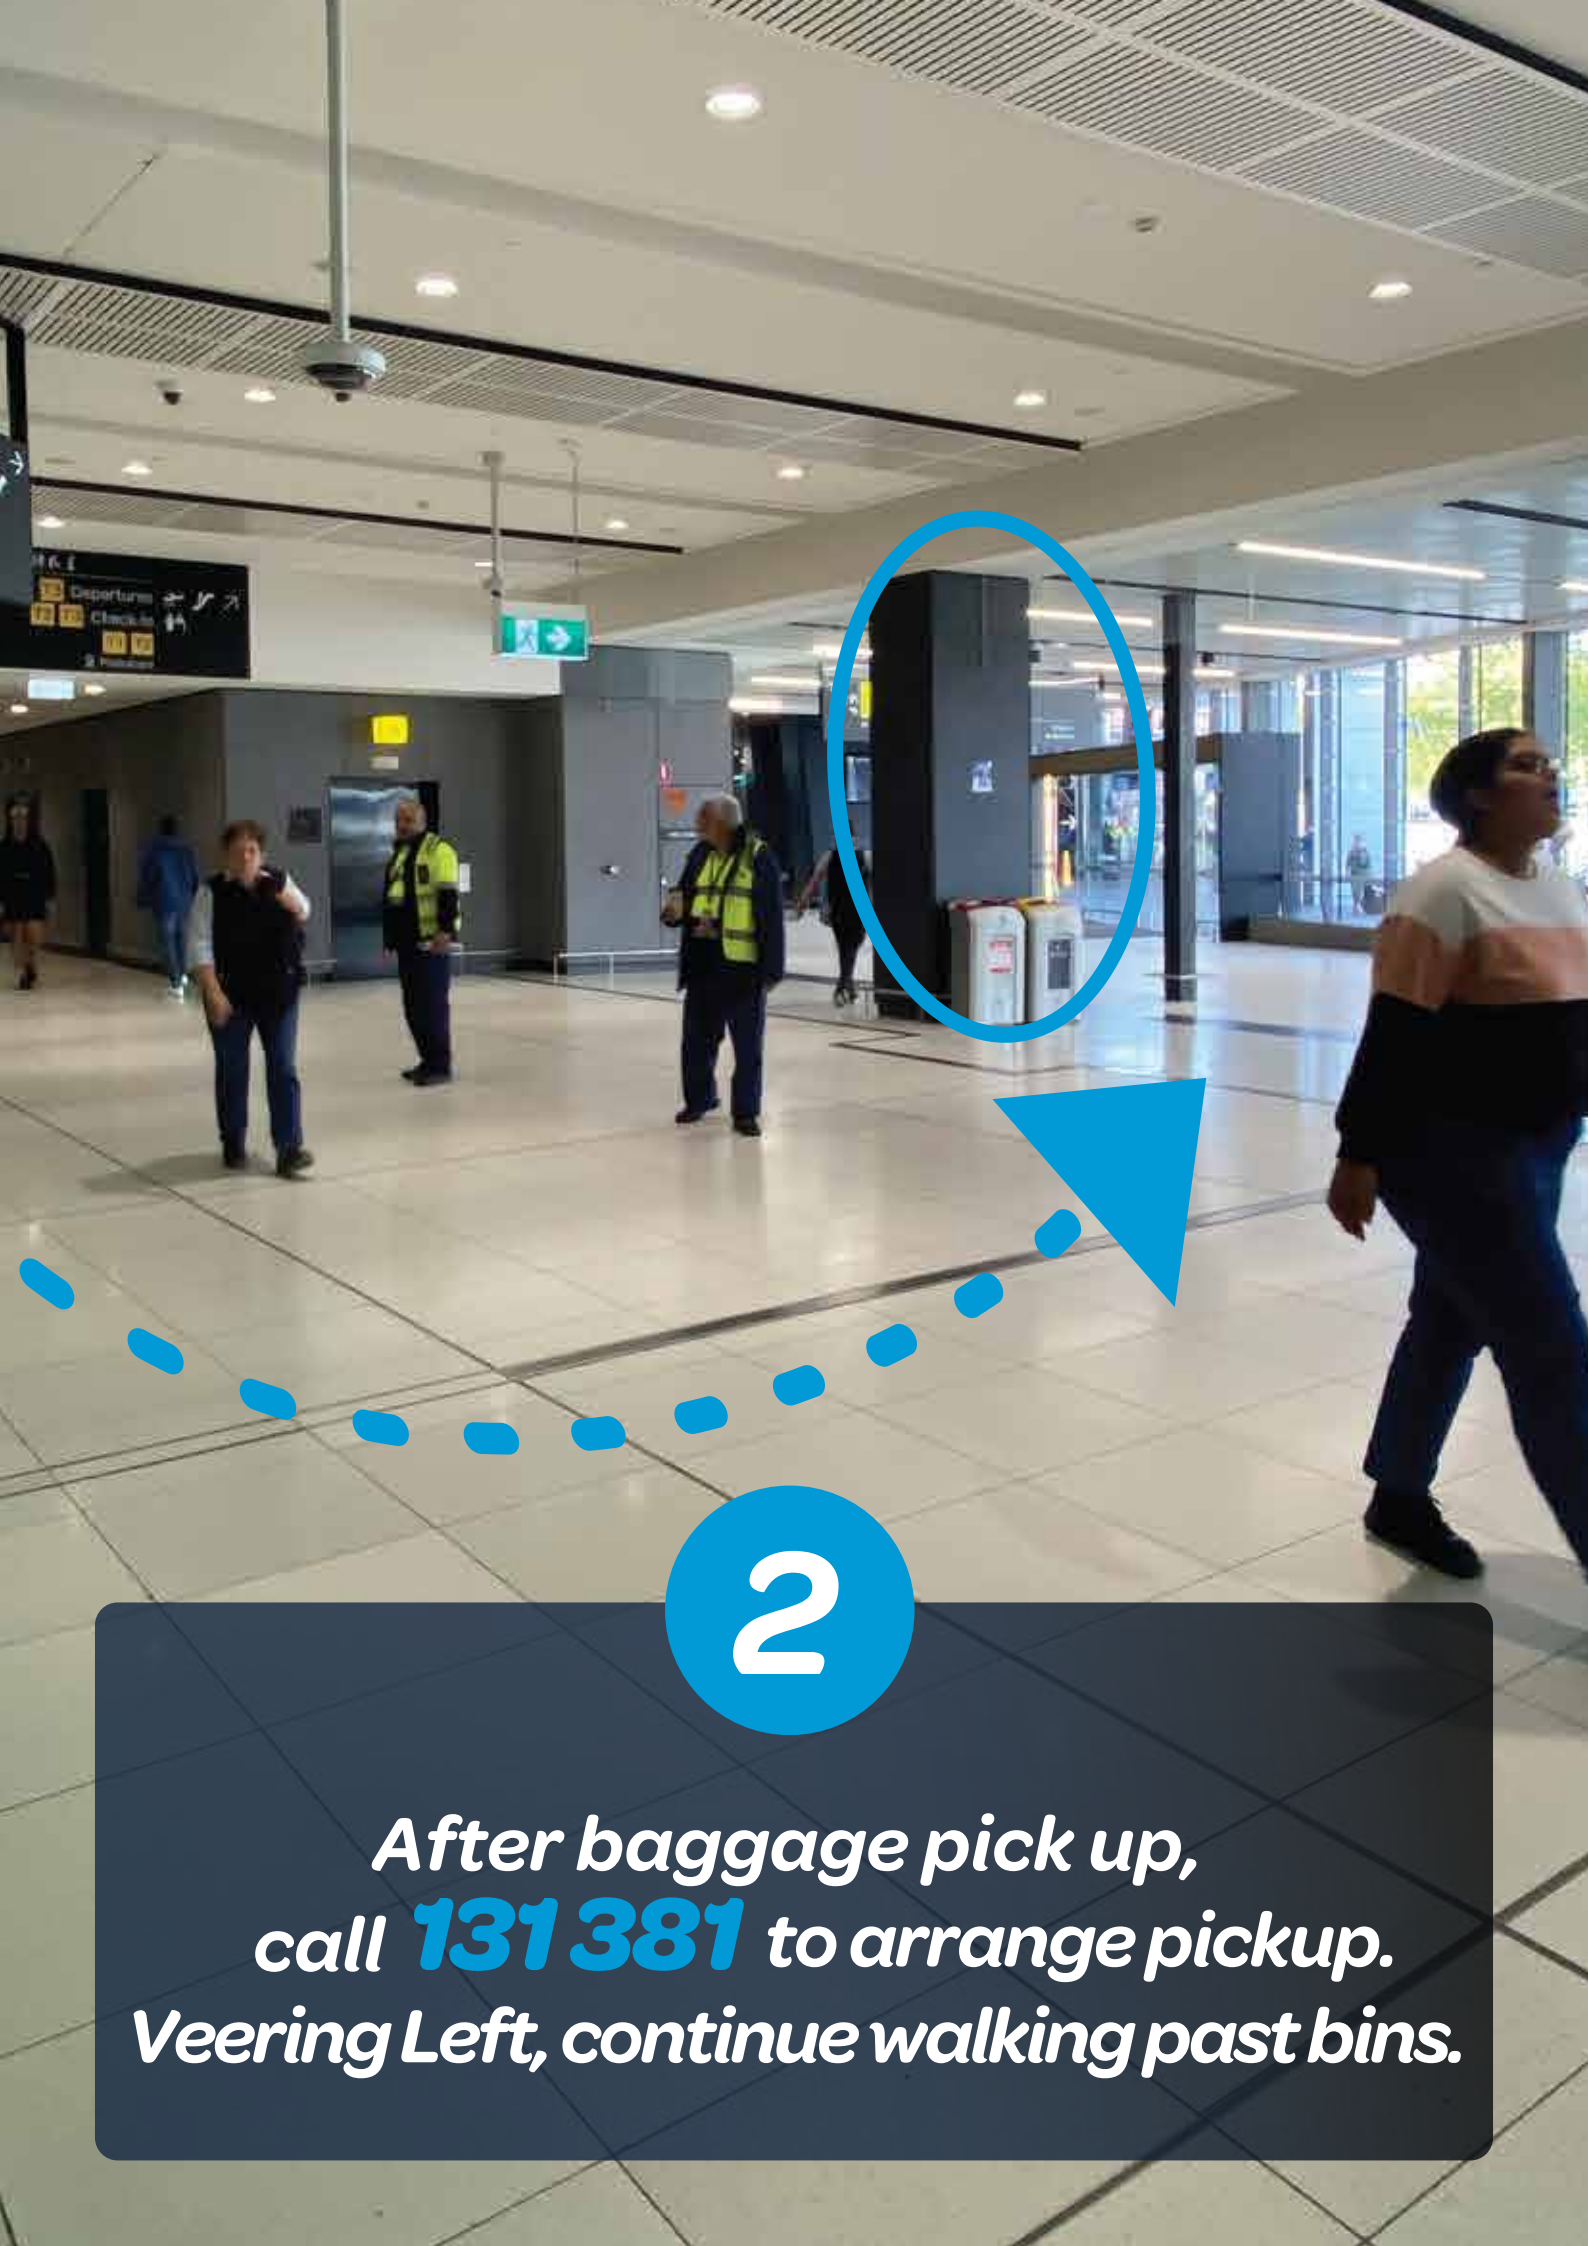

DOMESTIC PASSENGER
 PICKUP SHUTTLE BUS
T3 - VIRGIN & REX AIRLINES

MELBOURNE

ENTRY

 NO ENTRY

NO
ENTRY

NO
ENTRY

NO
ENTRY

<image001.png>

1

*Exit through
glass doors and veer Left.*

2

*After baggage pick up,
call **131 381** to arrange pickup.
Veering Left, continue walking past bins.*

Rideshare
Car Rentals

3

*Exit through glass
sliding doors.*

4

***Once outside, veer to the Left
towards Crosswalk.***

5

*Continue towards the
Crosswalk.*

A person with a backpack is walking away from the camera on a city sidewalk. A large blue arrow points to the right, indicating the direction of travel. The sidewalk has yellow tactile paving. In the background, there is a modern building with a sign that says "PARKROYAL".

6

*Cross one lane, then
veer to Left.*

7

Continue Straight for approximately 50 metres.

*Please have
your mobile
turned on.
Keep an eye out
for our friendly
shuttle bus!*

8

*Continue to "Hotel & off airport buses"
(brown sign). **You've Arrived!***