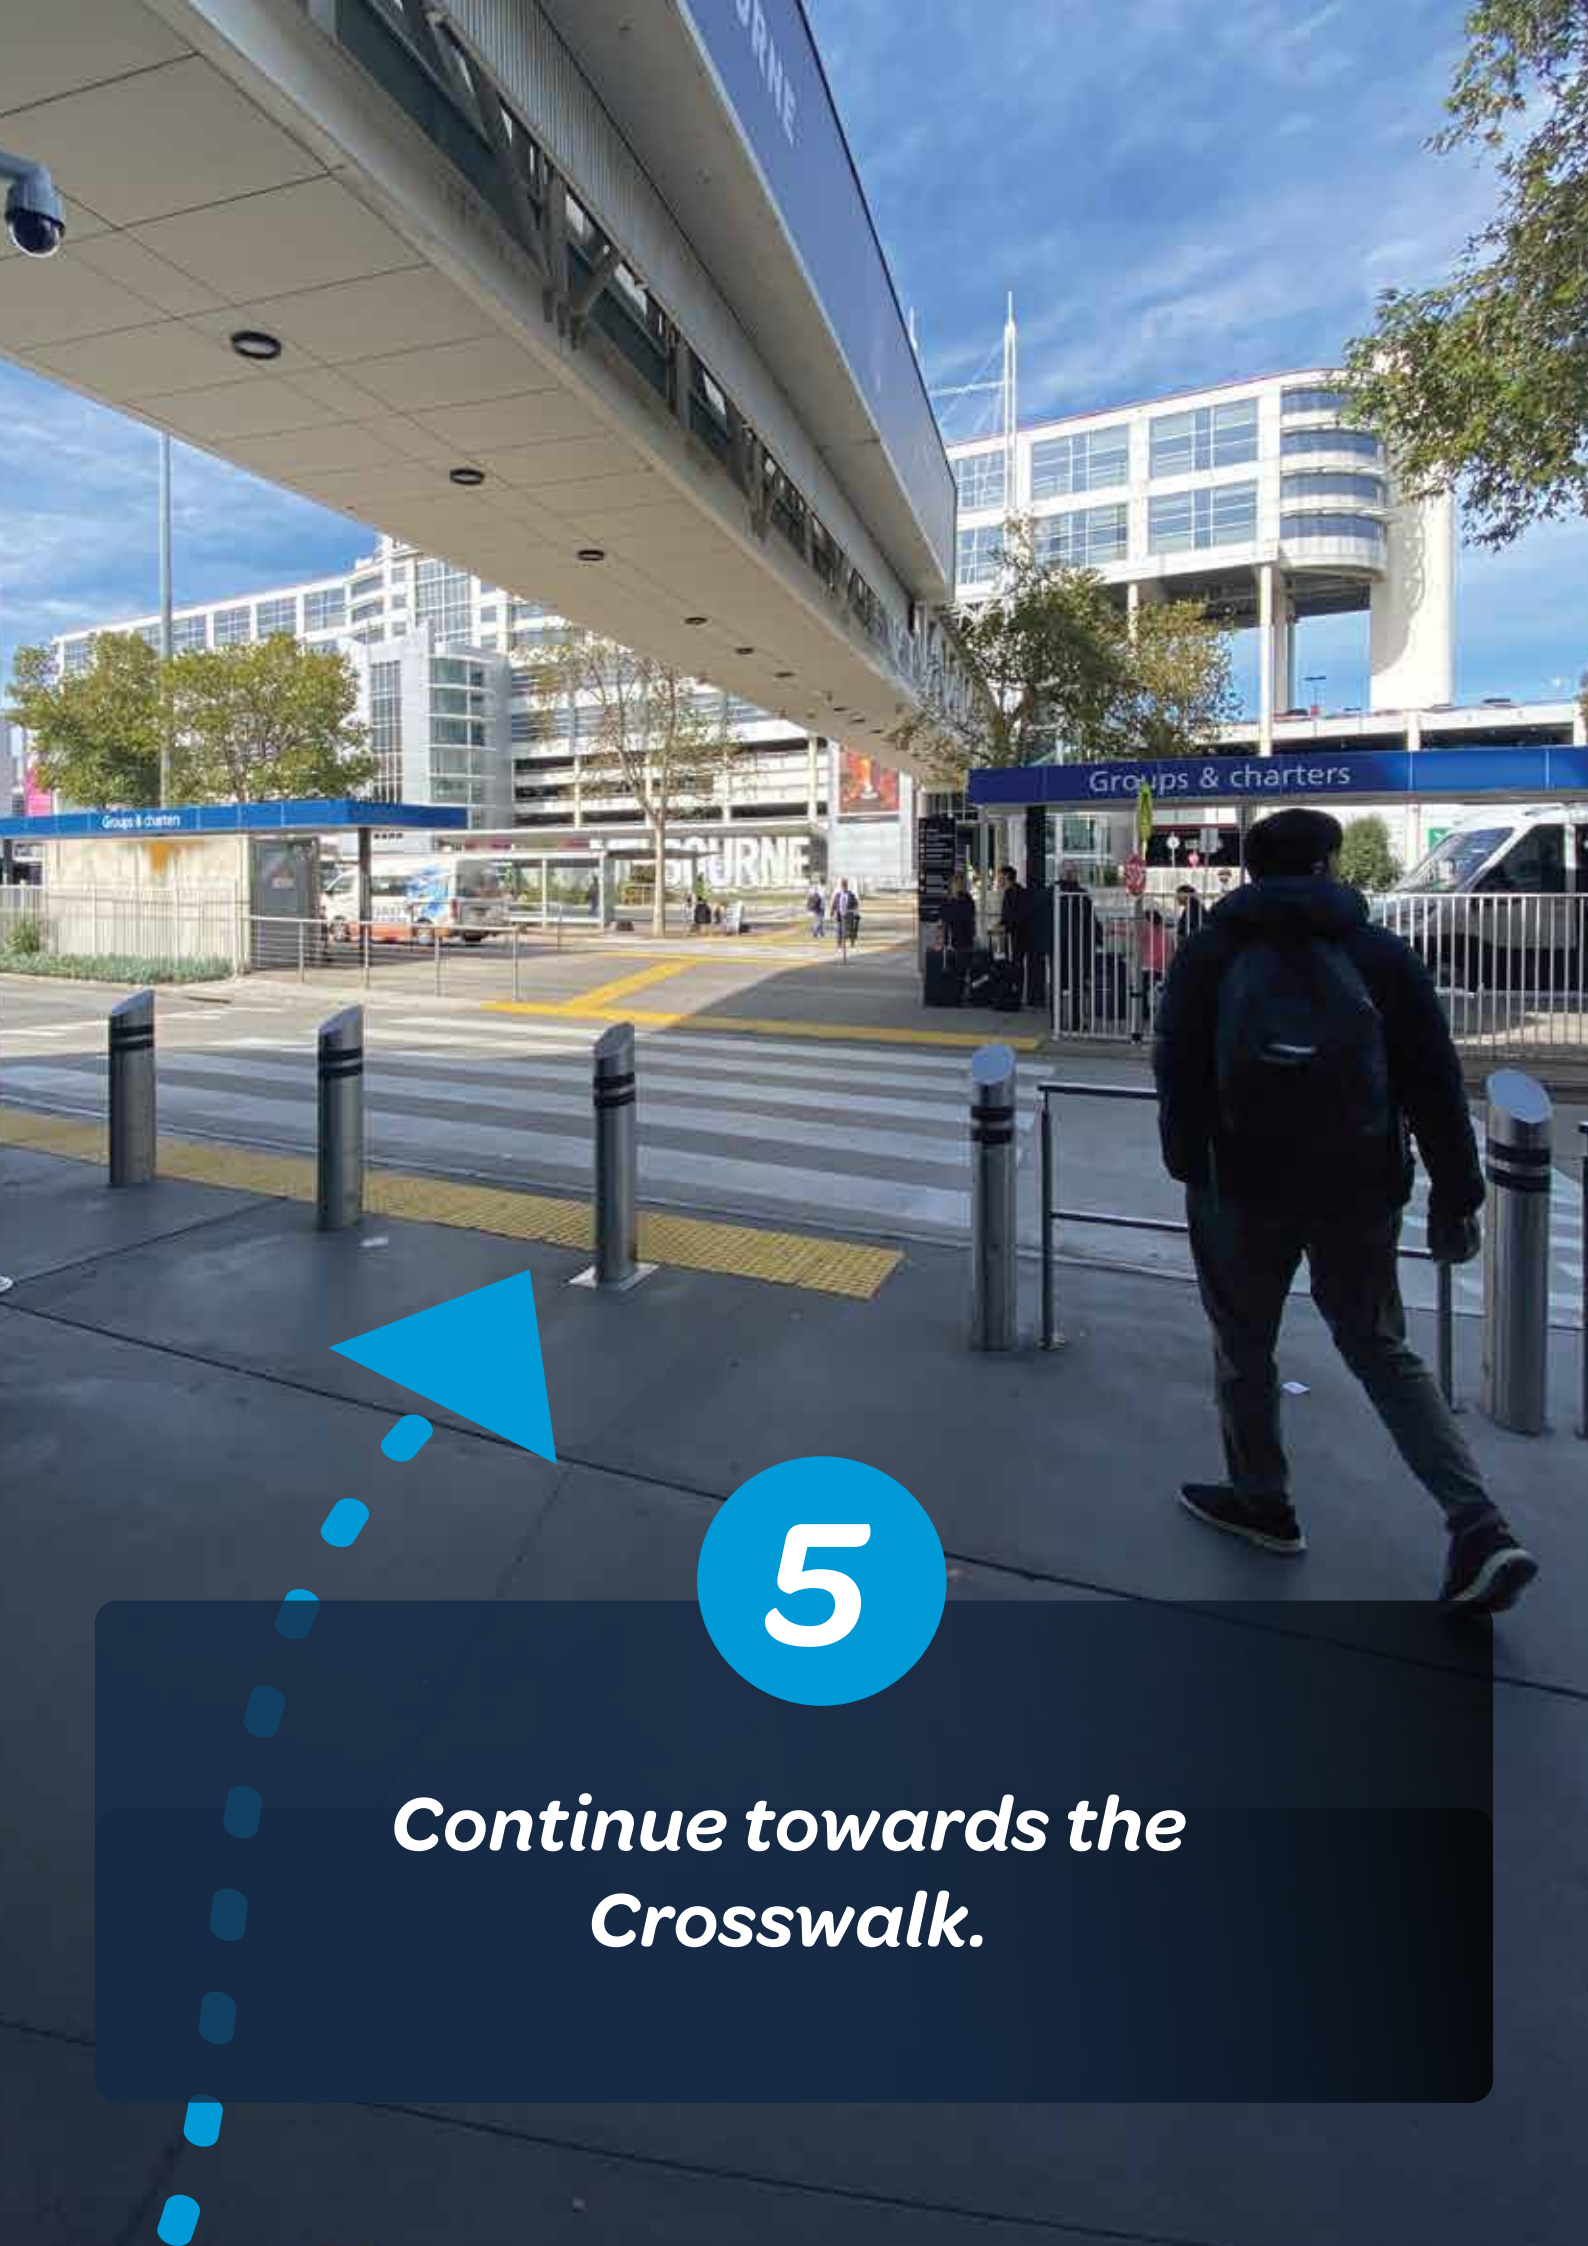

1

*Exit through
glass doors and veer Left.*

2

*After baggage pick up,
call **131 381** to arrange pickup.
Veering Left, continue walking past bins.*

Rideshare
Car Rentals

3

*Exit through glass
sliding doors.*

4

***Once outside, veer to the Left
towards Crosswalk.***

5

*Continue towards the
Crosswalk.*

A person with a backpack is walking away from the camera on a city sidewalk. A large blue arrow points to the right, indicating the direction of travel. The sidewalk has yellow tactile paving. In the background, there is a modern building with a sign that says "PARKROYAL".

6

*Cross one lane, then
veer to Left.*

7

Continue Straight for approximately 50 metres.

*Please have
your mobile
turned on.
Keep an eye out
for our friendly
shuttle bus!*

8

*Continue to "Hotel & off airport buses"
(brown sign). **You've Arrived!***