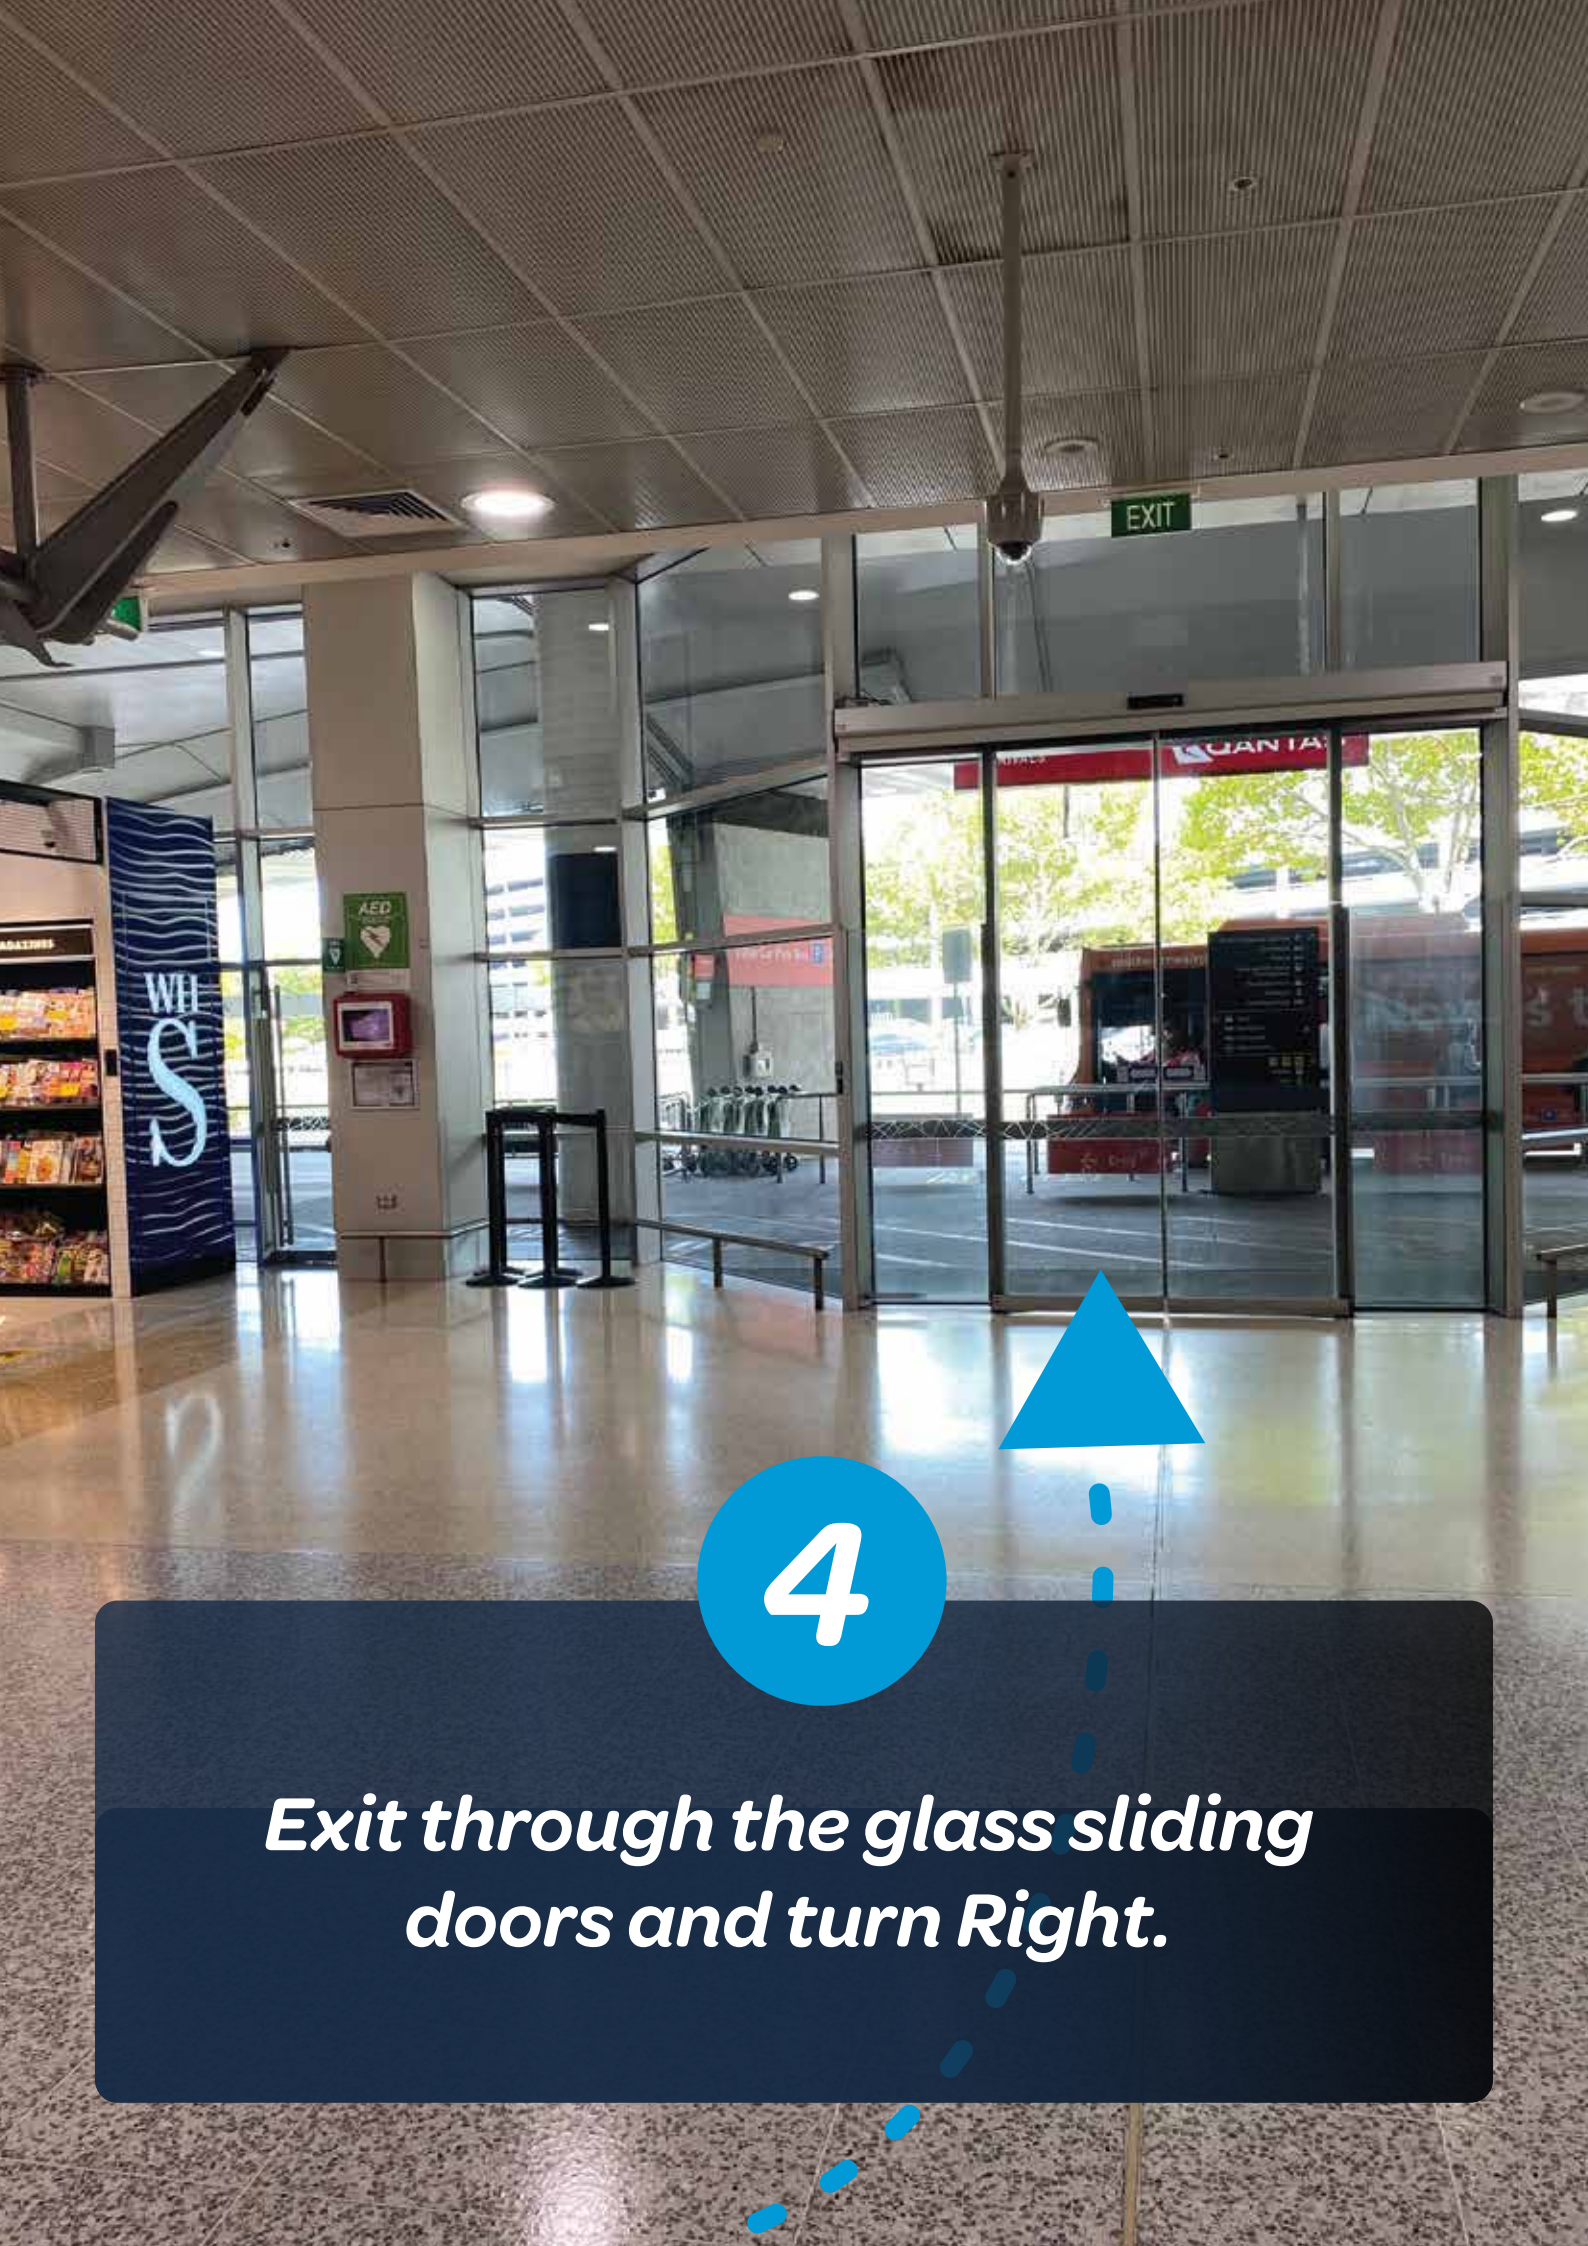

EXIT

WELLS
$

AED

4

Exit through the glass sliding doors and turn Right.