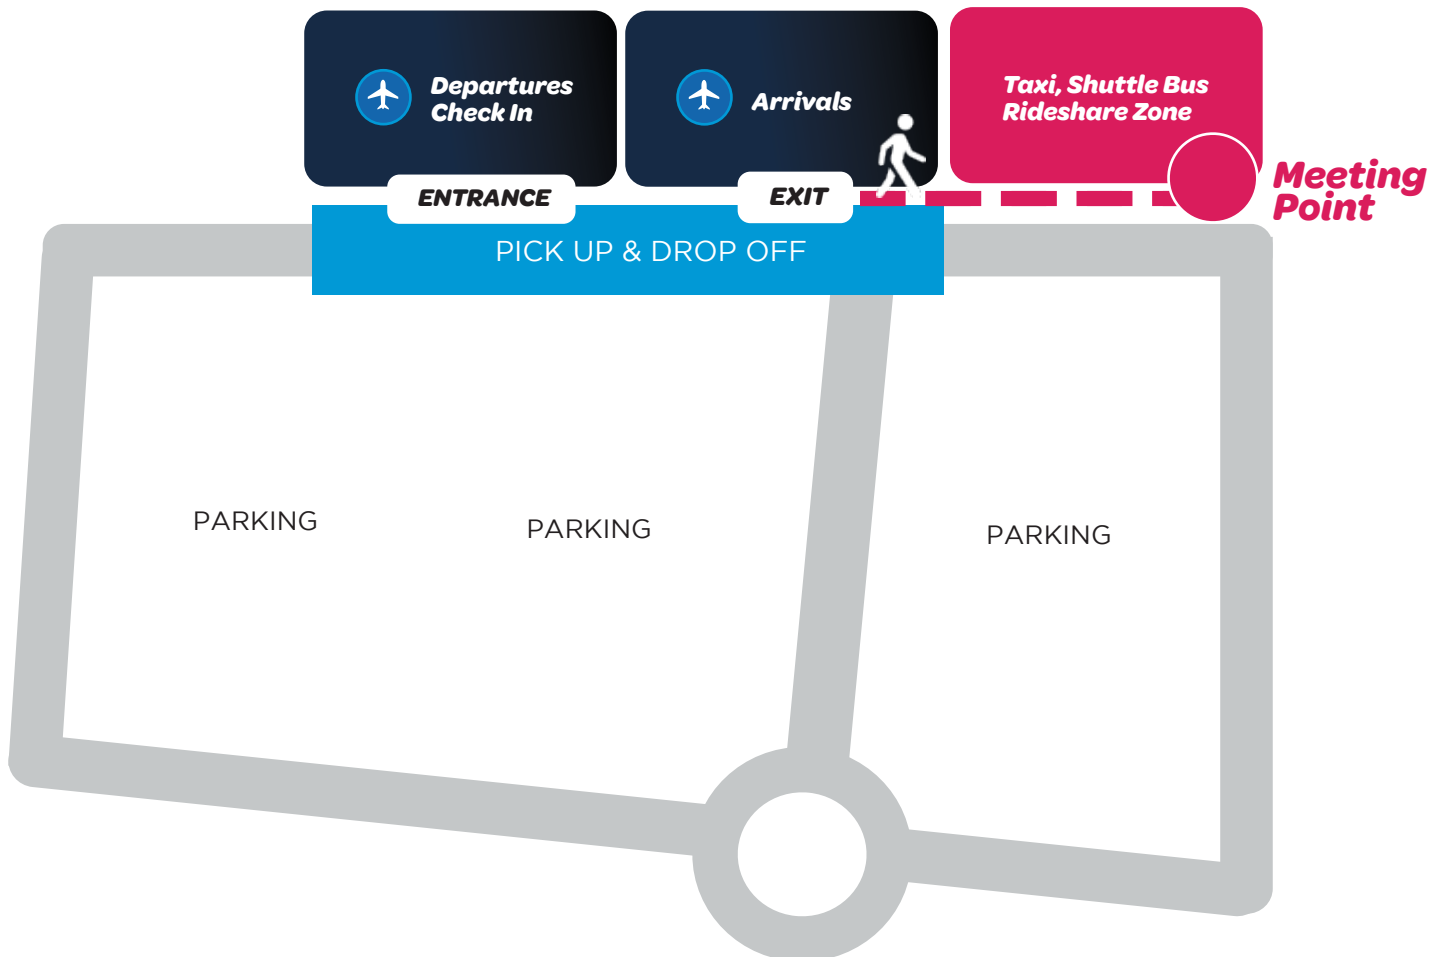

PASSENGER PICKUP
SHUTTLE BUS

BALLINA

Arrivals

1

On arrival, call **131 381**
to arrange pickup.

*Please have
your mobile
turned on.*

2

*Exit the Terminal and follow the
signs to Taxi & Limousines and
Buses. We will be with you shortly.*