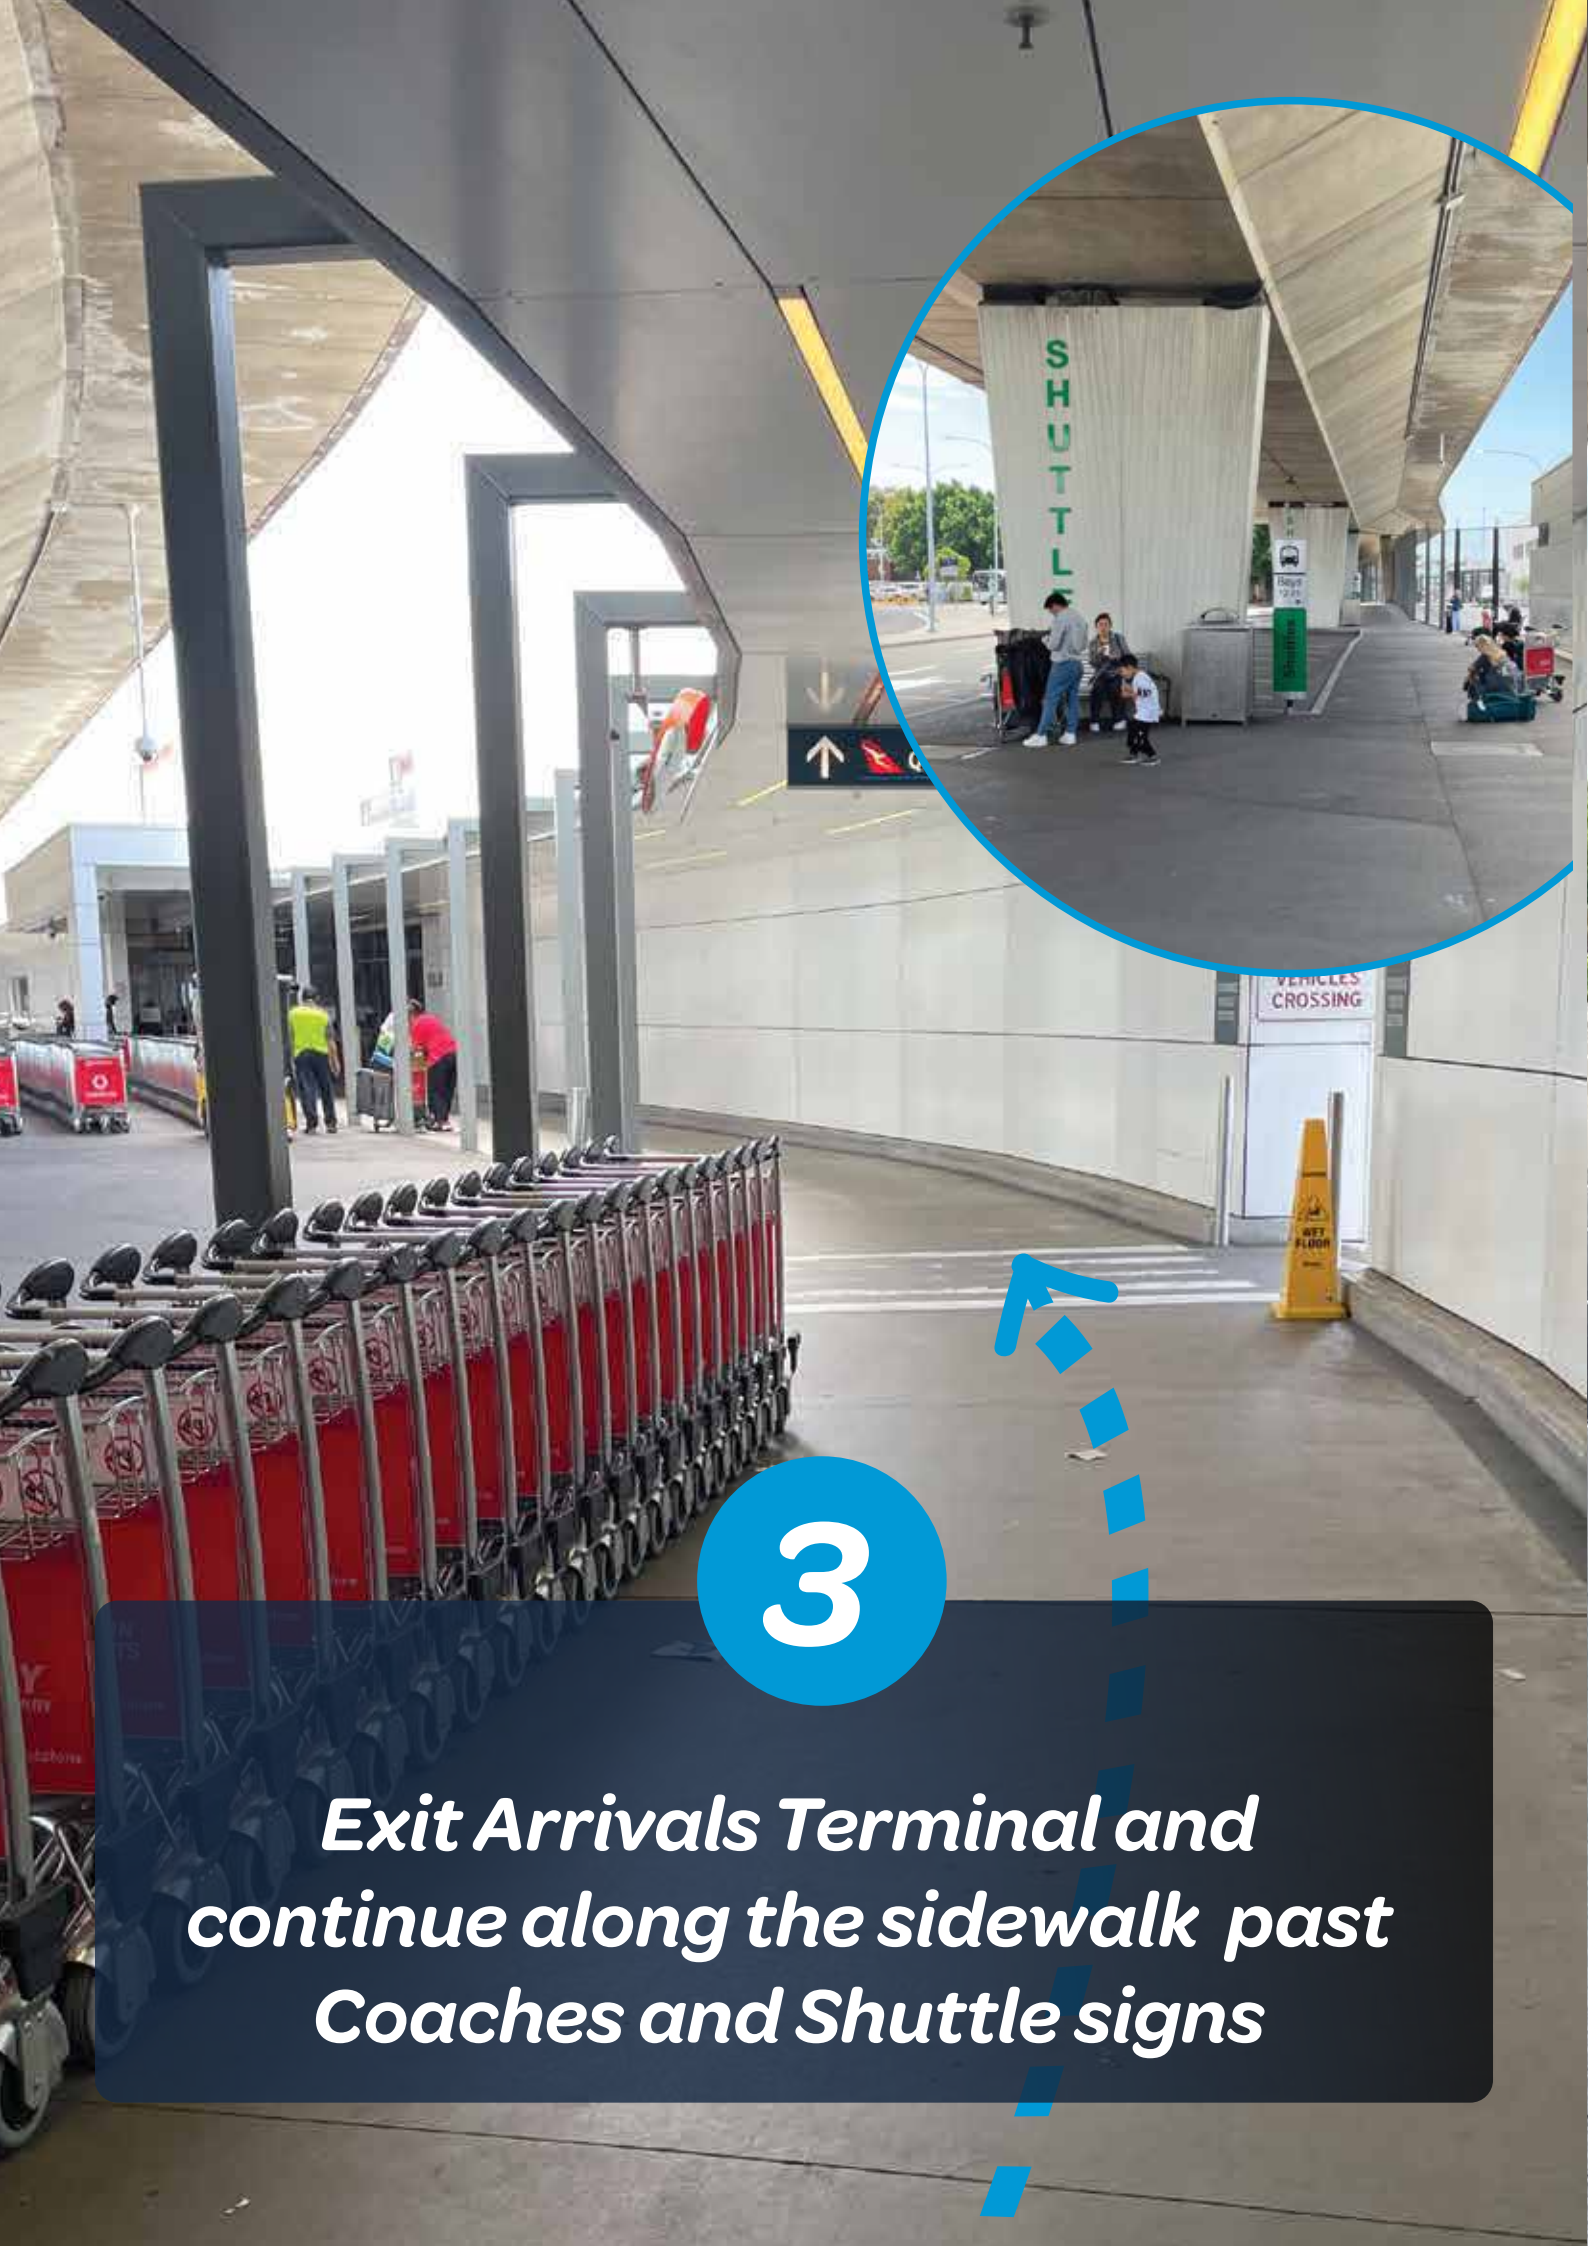

EverythingFleet[®]
SUBSCRIPTION · LEASING · RENTALS

INTERNATIONAL PASSENGER
PICKUP SHUTTLE BUS

SYDNEY

← Rideshare & Pick-up
← Rydges Hotel Taxis P

出发处 Departures ↑
Qantas Domestic Transfer
Buses Trains ↑

1

After clearing International Customs, call (02) 8338 8888, then follow the signs to Domestic Transfer, Buses & Trains.

2

Continue following the signs to Domestic Transfer and Buses.

3

Exit Arrivals Terminal and continue along the sidewalk past Coaches and Shuttle signs

4

*Reach Mini Bus Sign and Bay 22
(opp Rydges Hotel). You've Arrived.
EverythingFleet®*

STILL NEED HELP?

Call
 **131 381**

EverythingFleet[®]
SUBSCRIPTION · LEASING · RENTALS