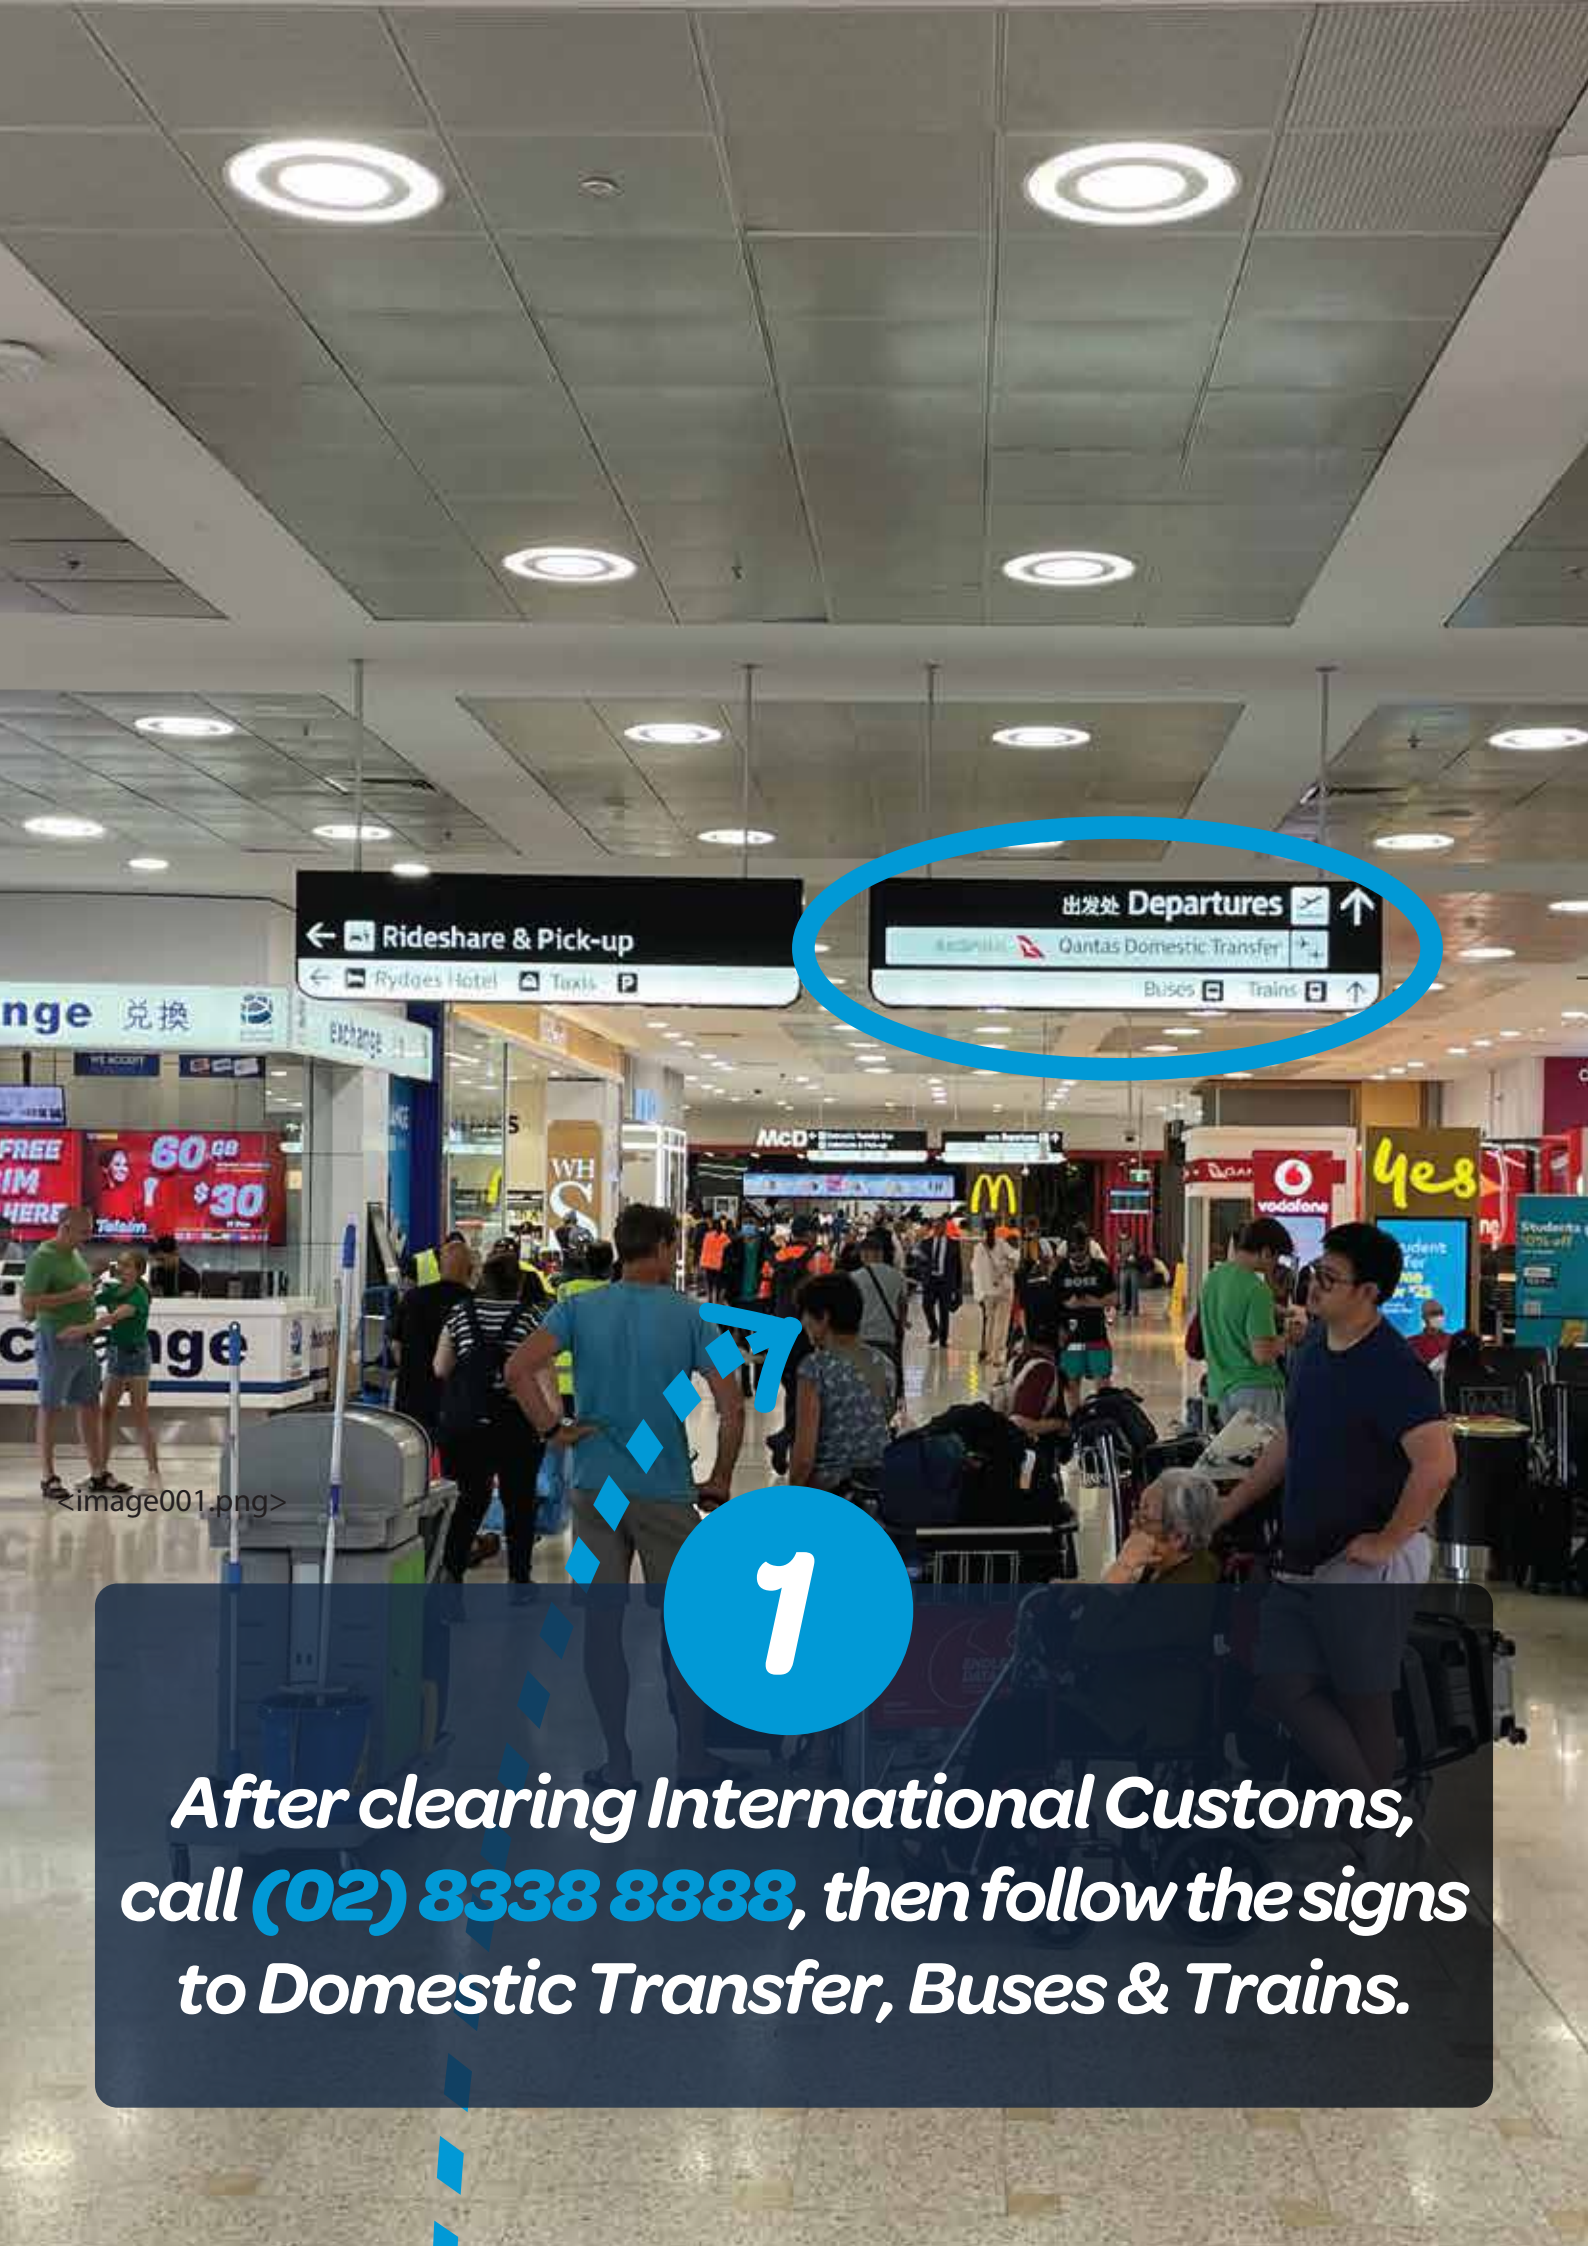

← Rideshare & Pick-up
← Rydges Hotel Taxis P

出发处 Departures ↑
Qantas Domestic Transfer
Buses Trains ↑

1

After clearing International Customs, call (02) 8338 8888, then follow the signs to Domestic Transfer, Buses & Trains.