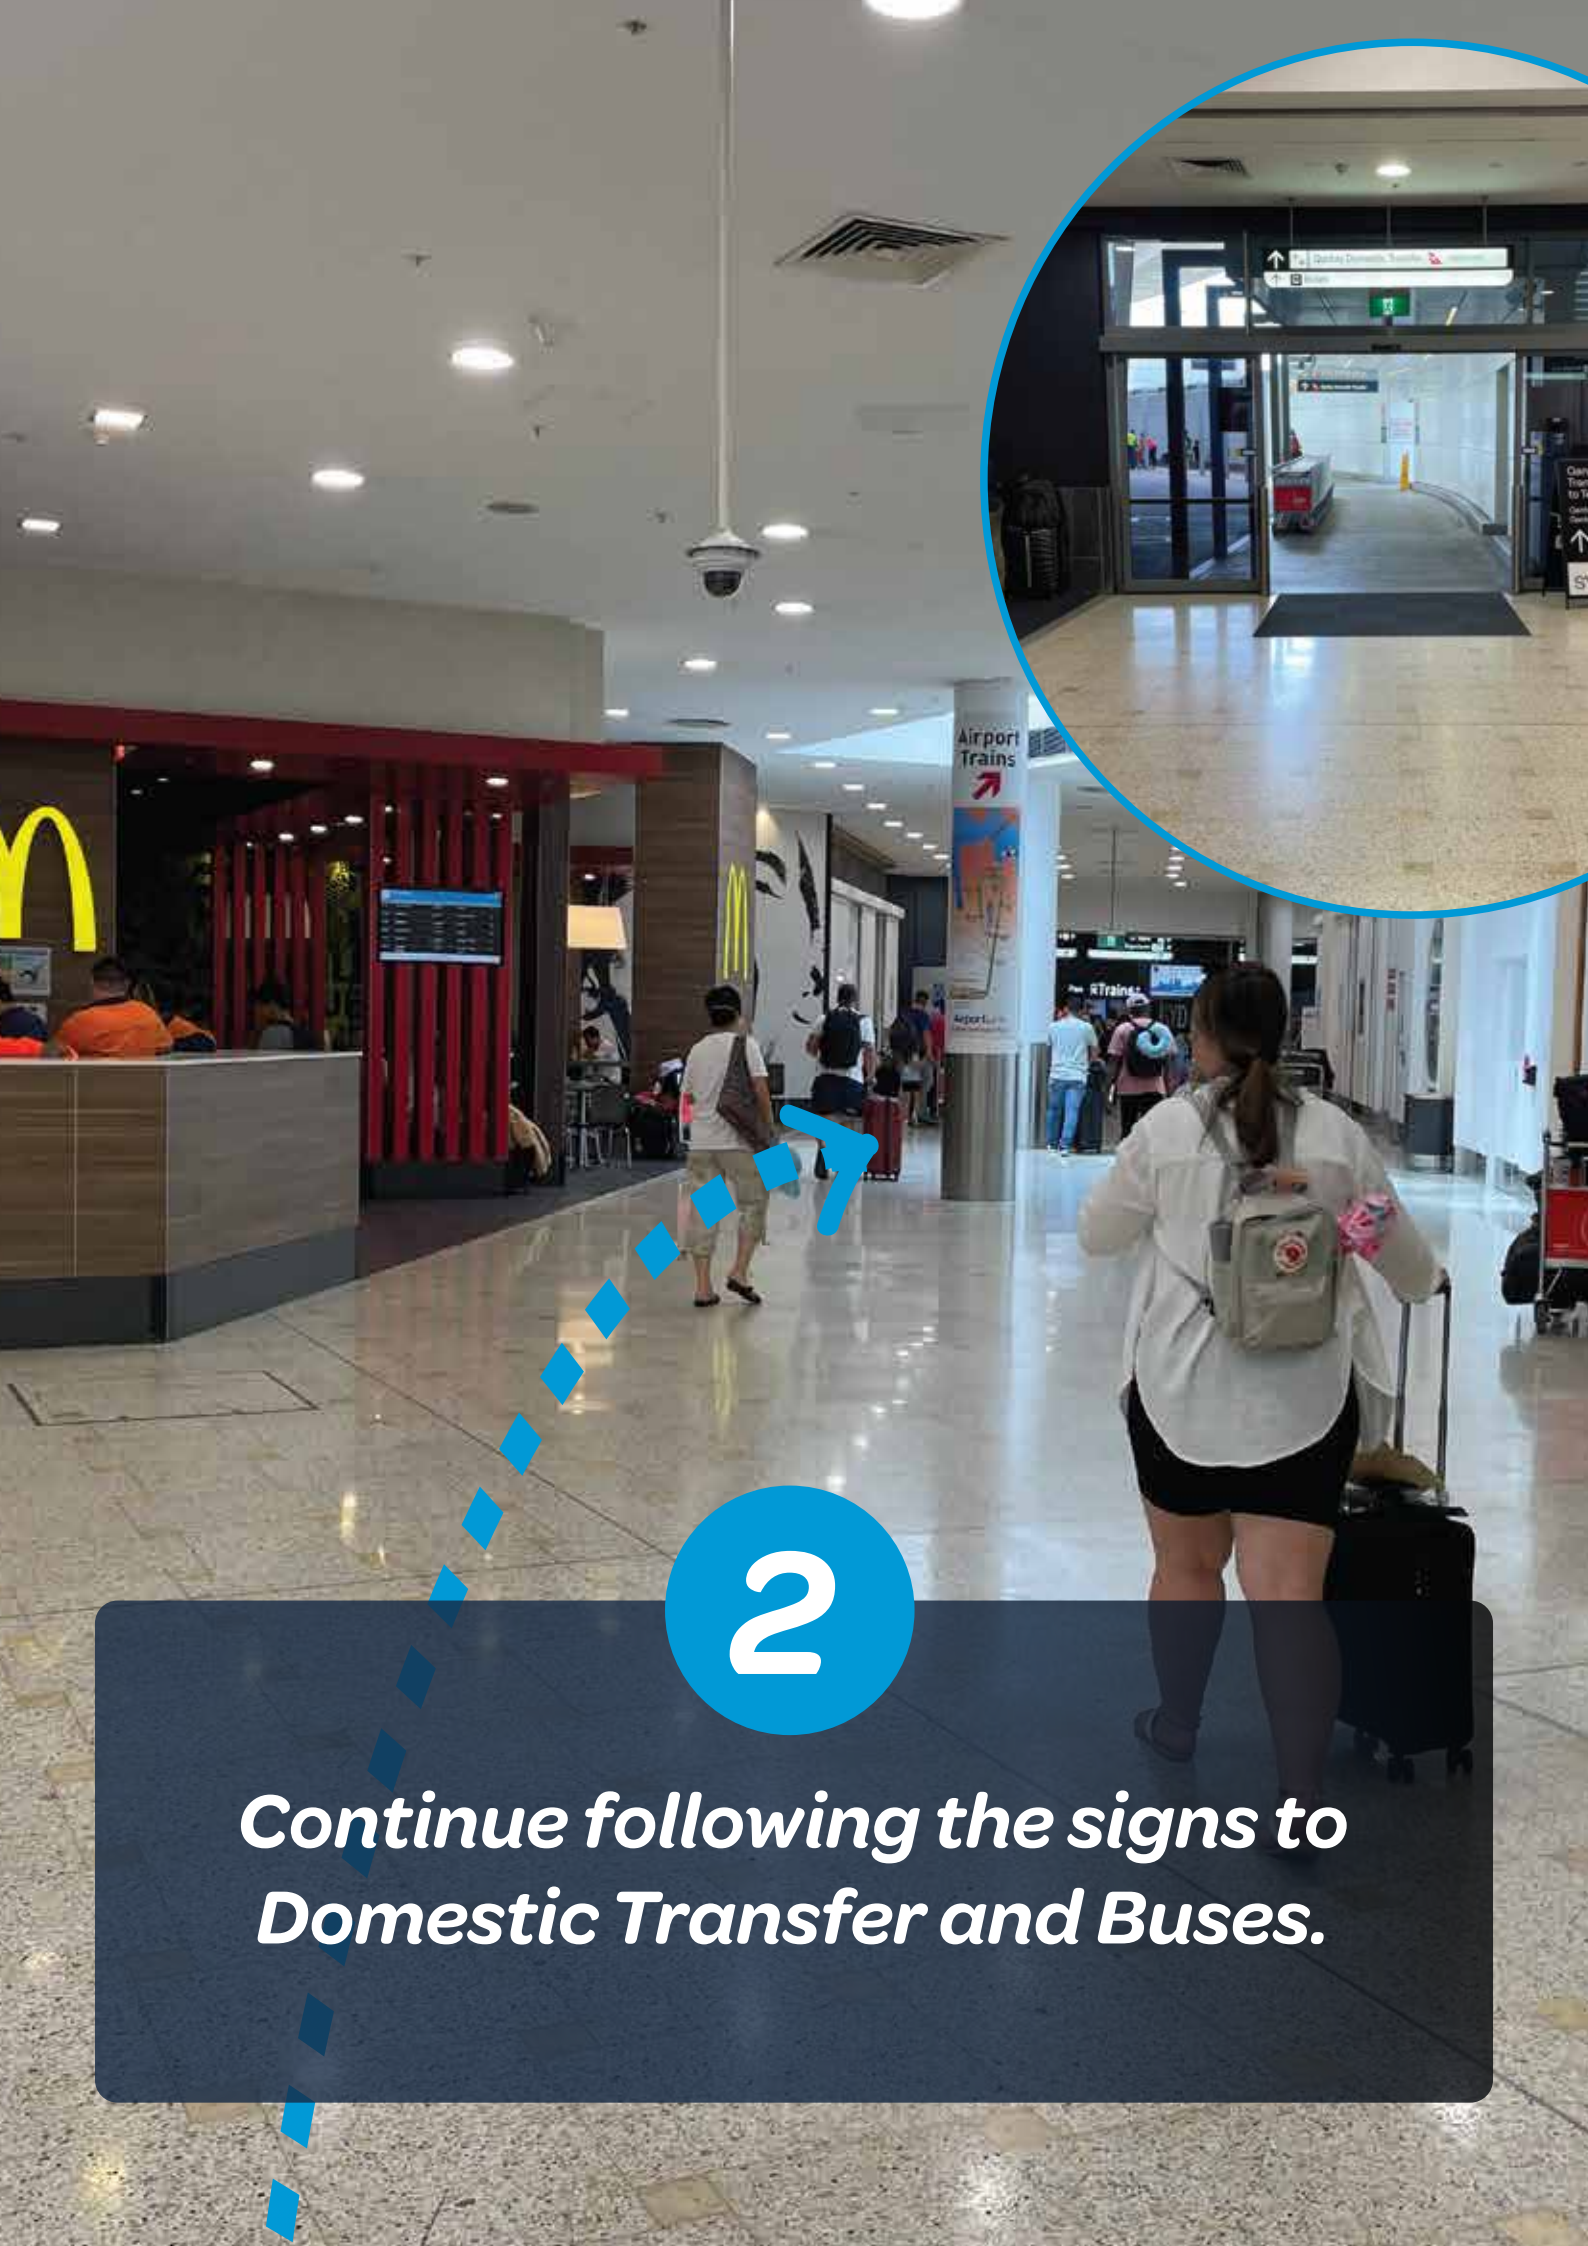

After clearing International Customs, call (02) 8338 8888, then follow the signs to Domestic Transfer, Buses & Trains.

2

Continue following the signs to Domestic Transfer and Buses.

3

Exit Arrivals Terminal and continue along the sidewalk past Coaches and Shuttle signs

4

*Reach Mini Bus Sign and Bay 22
(opp Rydges Hotel). You've Arrived.
EverythingFleet®*

STILL NEED HELP?

Call
 **131 381**

EverythingFleet[®]
SUBSCRIPTION · LEASING · RENTALS