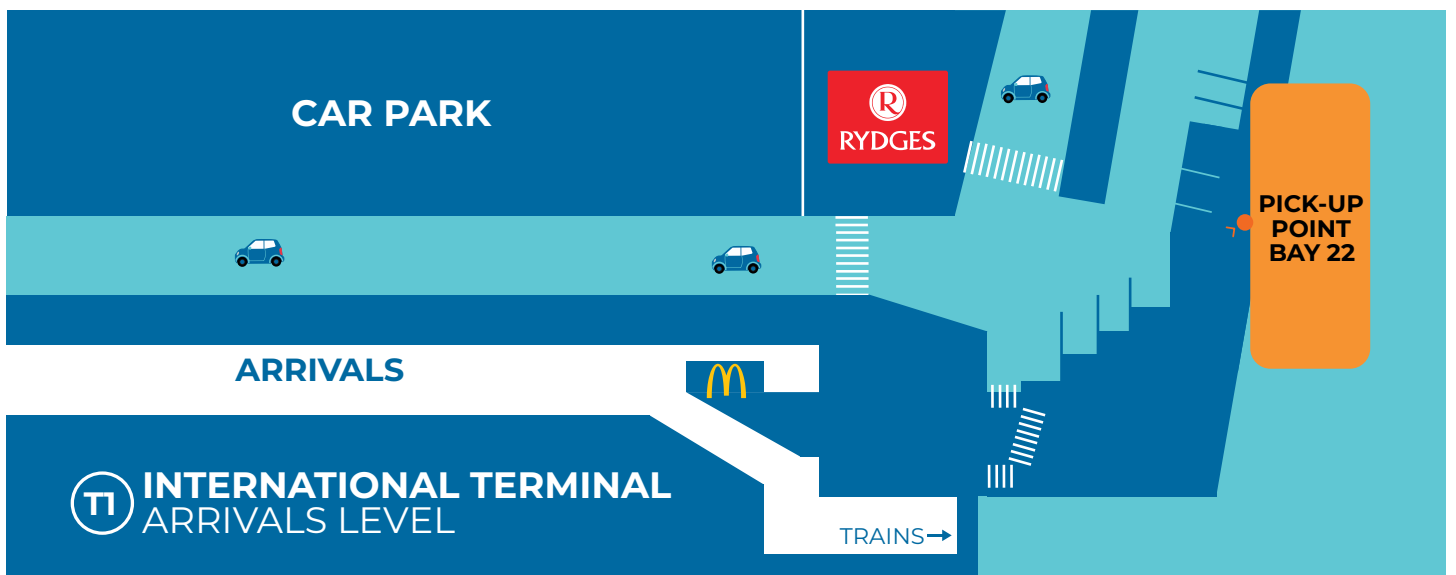

EverythingFleet[®]
SUBSCRIPTION · LEASING · RENTALS

INTERNATIONAL PASSENGER
PICKUP SHUTTLE BUS

SYDNEY

← Rideshare & Pick-up
← Rydges Hotel Taxis P

出发处 Departures ↑
Qantas Domestic Transfer
Buses Trains ↑

1

After clearing International Customs, call (02) 8338 8888, then follow the signs to Domestic Transfer, Buses & Trains.

2

Continue following the signs to Domestic Transfer and Buses.

3

Exit Arrivals Terminal and continue along the sidewalk past Coaches and Shuttle signs

4

*Reach Mini Bus Sign and Bay 22
(opp Rydges Hotel). You've Arrived.
EverythingFleet®*

STILL NEED HELP?

Call
 **131 381**

EverythingFleet[®]
SUBSCRIPTION · LEASING · RENTALS