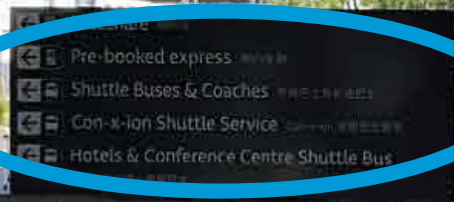

EverythingFleet[®]
SUBSCRIPTION · LEASING · RENTALS

INTERNATIONAL PASSENGER
PICKUP SHUTTLE BUS

BRISBANE

*On arrival, call **131 381**
to arrange pickup.*

Accessible Pick-Up 残障人士接机区
Train
Rideshare, Bus 网约车, 巴士
Toilets 洗手间

国内转机 Domestic
乘客接机点 Passenger
租车

Taxi 出租车

2

*Follow the directions to
"Rideshare, Bus", to your Left.*

NEWST

出发 Departures 
Accessible pick-up 
残疾人土候机区
列车 Train 
停车场 Car park 

NEWSTRAVEL

Connect a

3

*Continue Straight, past
NewsTravel and Coffee Club
towards the exit doors.*

Ride-booking
网约车

Hotels and Conference Centre Bus
酒店和会议中心穿梭巴士

Shuttle Buses & Coaches
穿梭巴士及长途巴士

 **Coaches & Tour Groups**

   **Toilets**

 **Baggage Services**

4

Continue straight to Exit the Terminal Building.

5

***Follow the ramp and
Turn Left, following the
"Shuttle Buses & Coaches" sign.***

网约车 Rideshare
预约车辆 Pre-booked express
穿梭巴士 Shuttle Buses