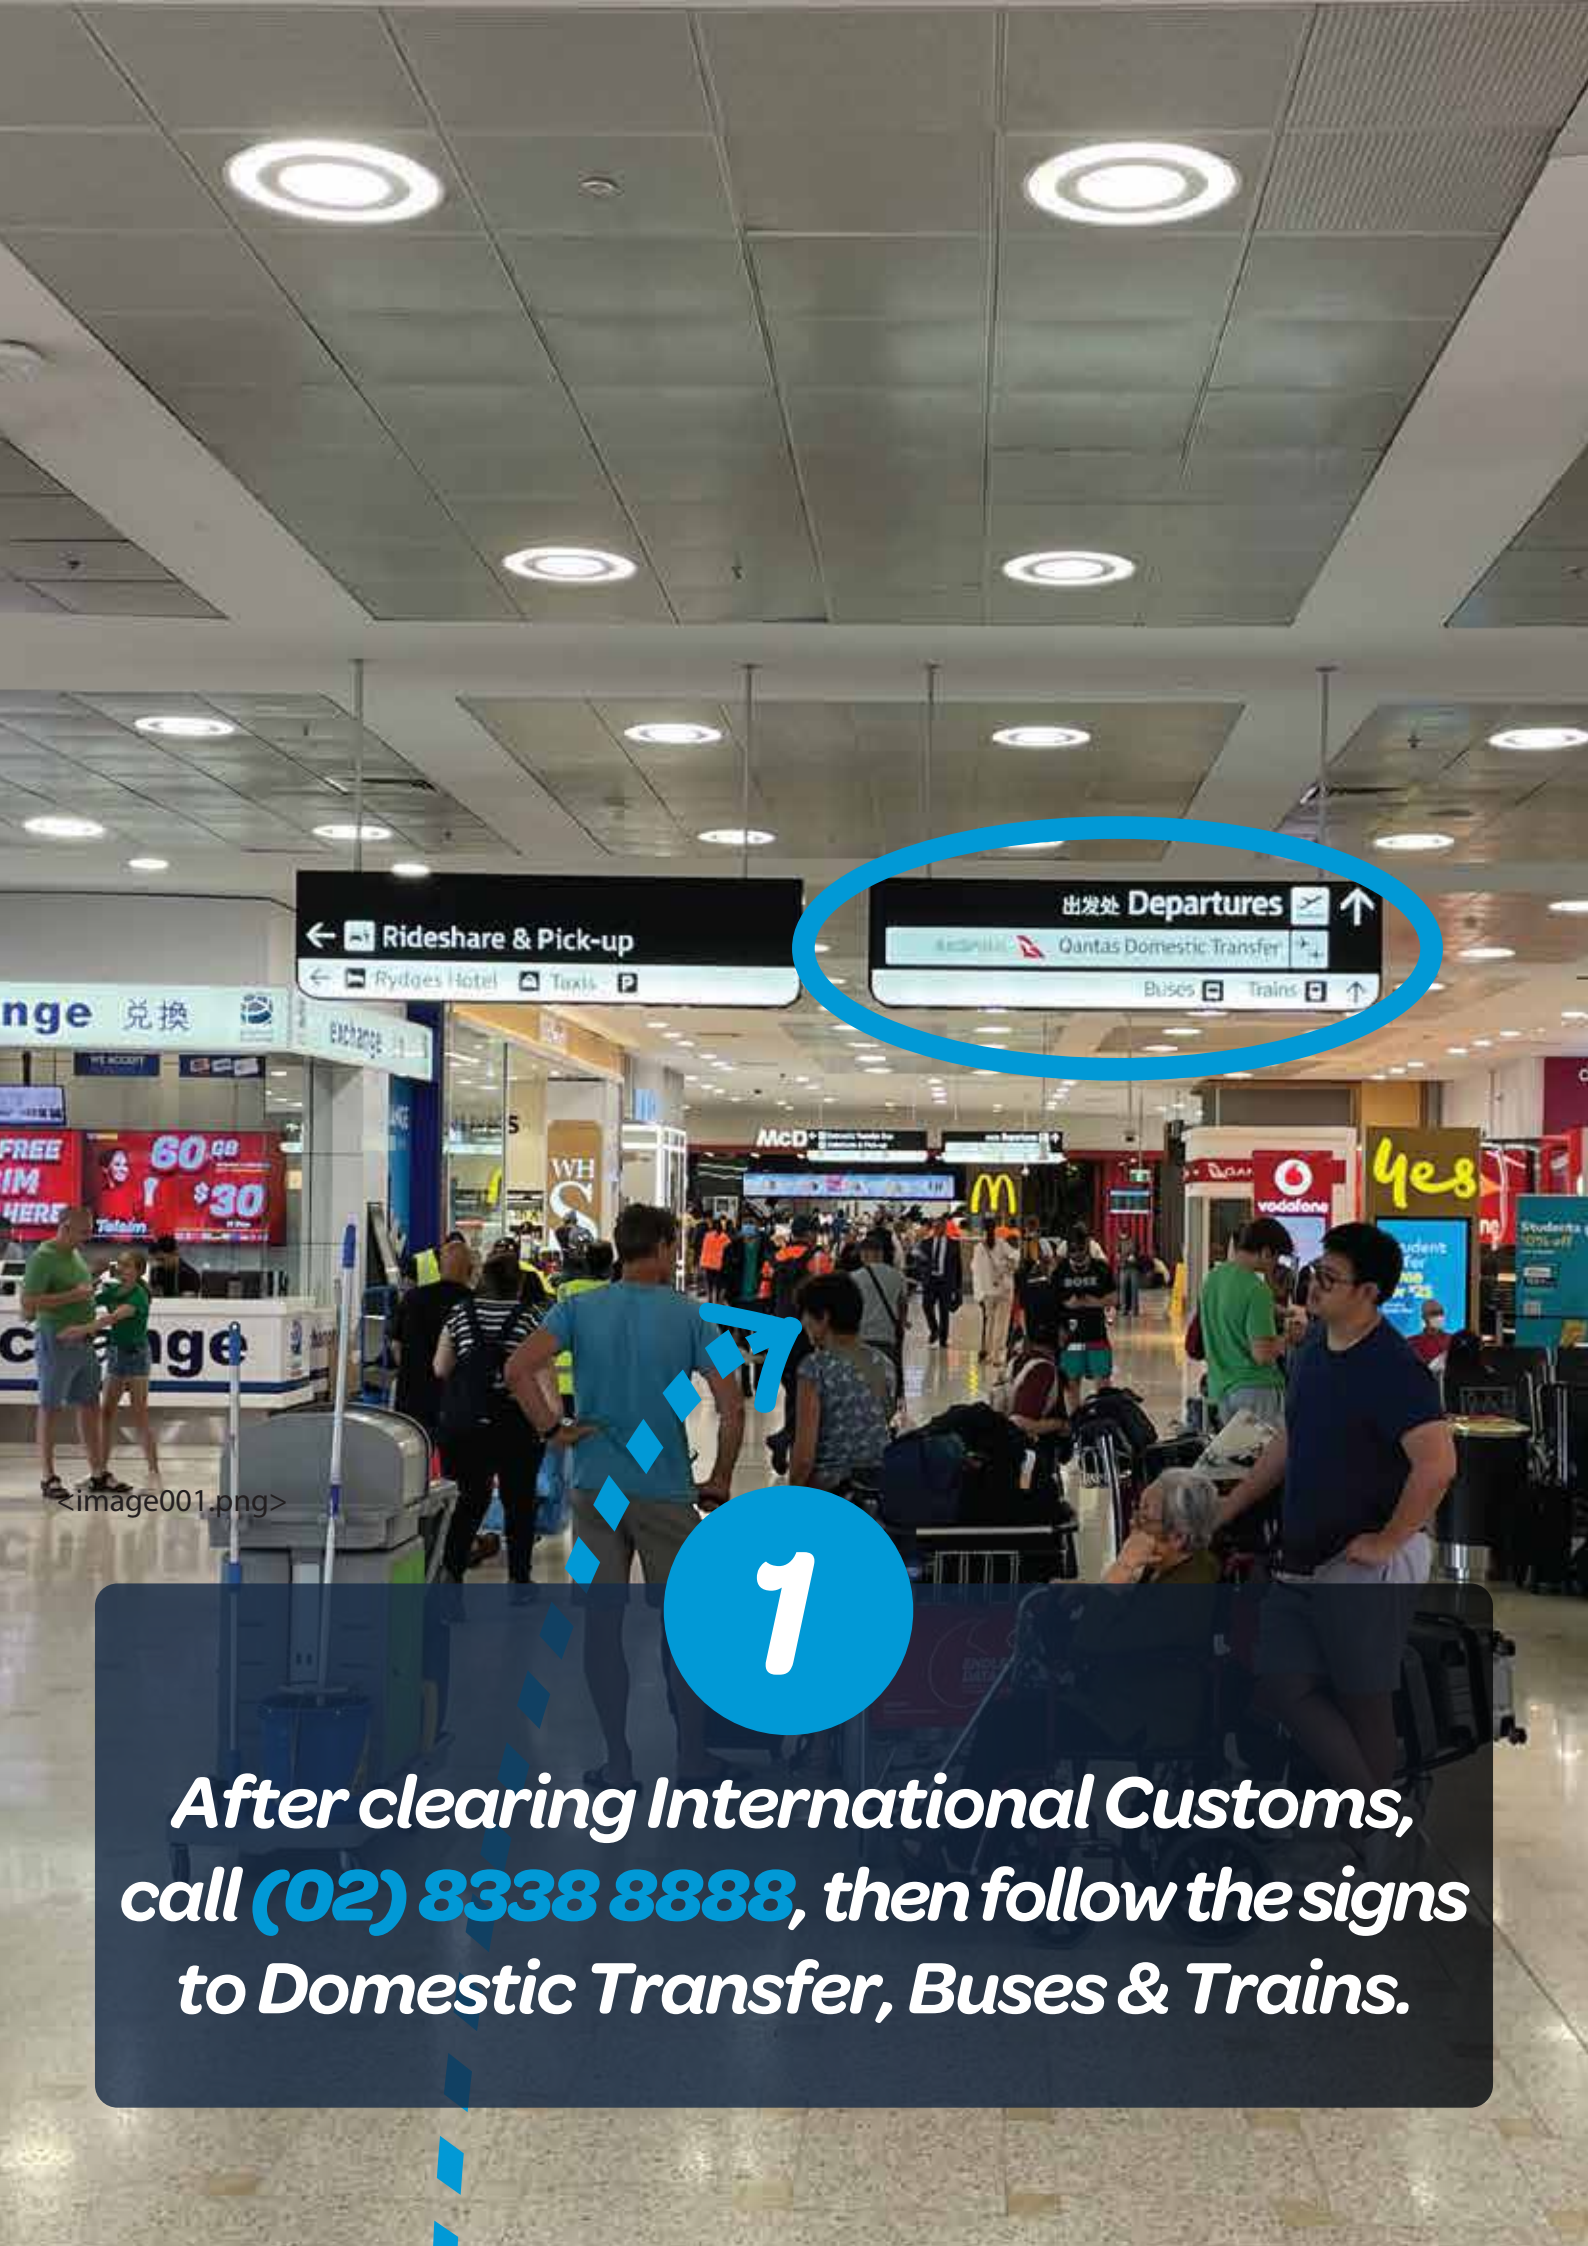

INTERNATIONAL PASSENGER
PICKUP SHUTTLE BUS

SYDNEY

← Rideshare & Pick-up
← Rydges Hotel Taxis P

出发处 Departures ↑
Qantas Domestic Transfer
Buses Trains ↑

1

After clearing International Customs, call (02) 8338 8888, then follow the signs to Domestic Transfer, Buses & Trains.

2

Continue following the signs to Domestic Transfer and Buses.

3

Exit Arrivals Terminal and continue along the sidewalk past Coaches and Shuttle signs

4

*Reach Mini Bus Sign and Bay 22
(opp Rydges Hotel). You've Arrived.
EverythingFleet®*