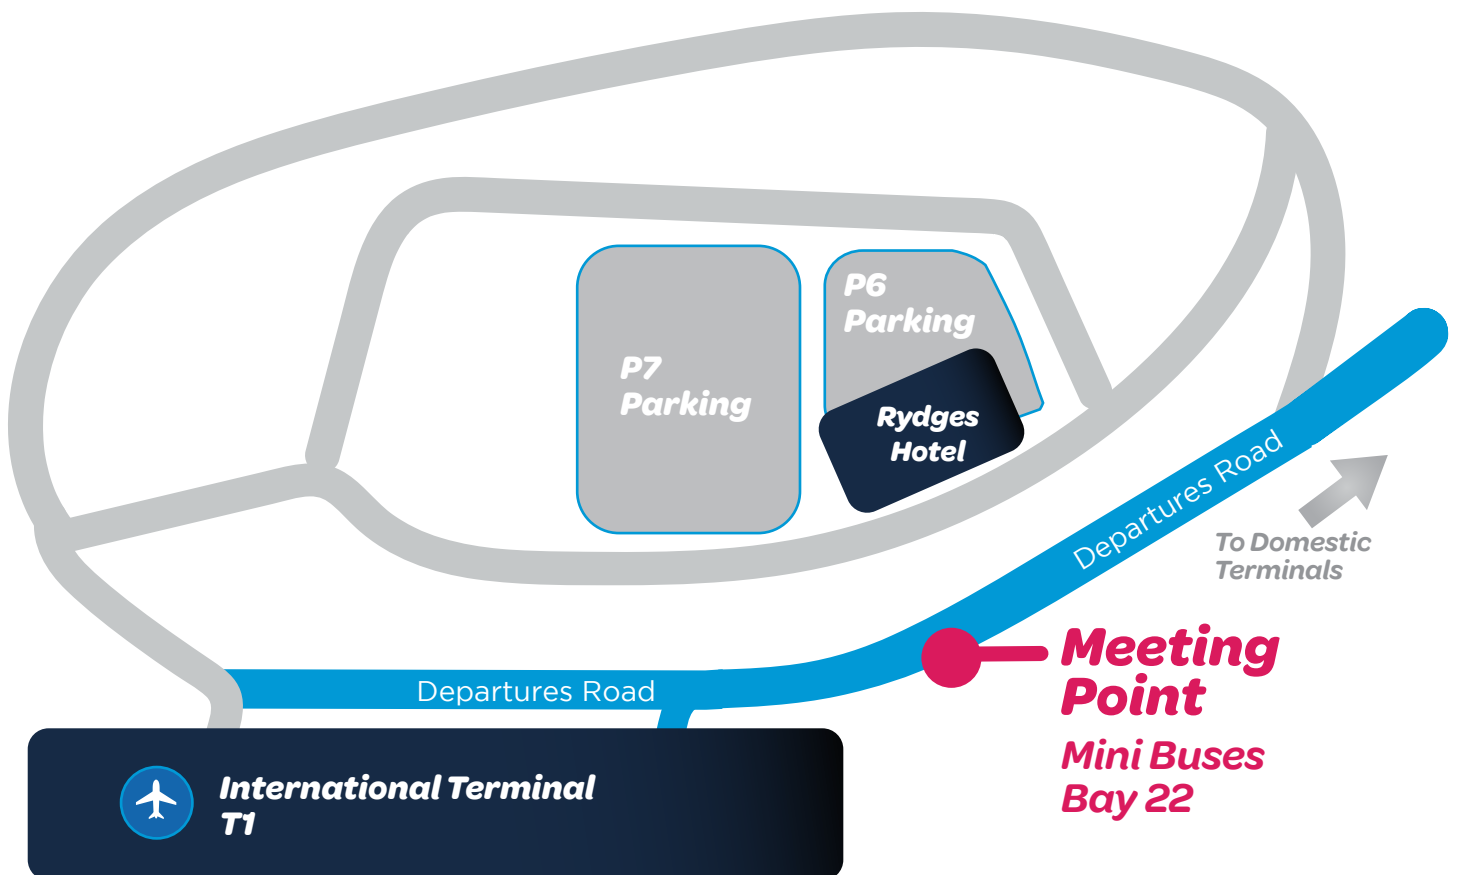

INTERNATIONAL PASSENGER
PICKUP SHUTTLE BUS

SYDNEY

← Rideshare & Pick-up
← Rydges Hotel Taxis P

出发处 Departures ↑
Qantas Domestic Transfer
Buses Trains ↑

1

After clearing International Customs, call (02) 8338 8888, then follow the signs to Domestic Transfer, Buses & Trains.

2

Continue following the signs to Domestic Transfer and Buses.

3

Exit Arrivals Terminal and continue along the sidewalk past Coaches and Shuttle signs

4

*Reach Mini Bus Sign and Bay 22
(opp Rydges Hotel). You've Arrived.
EverythingFleet®*