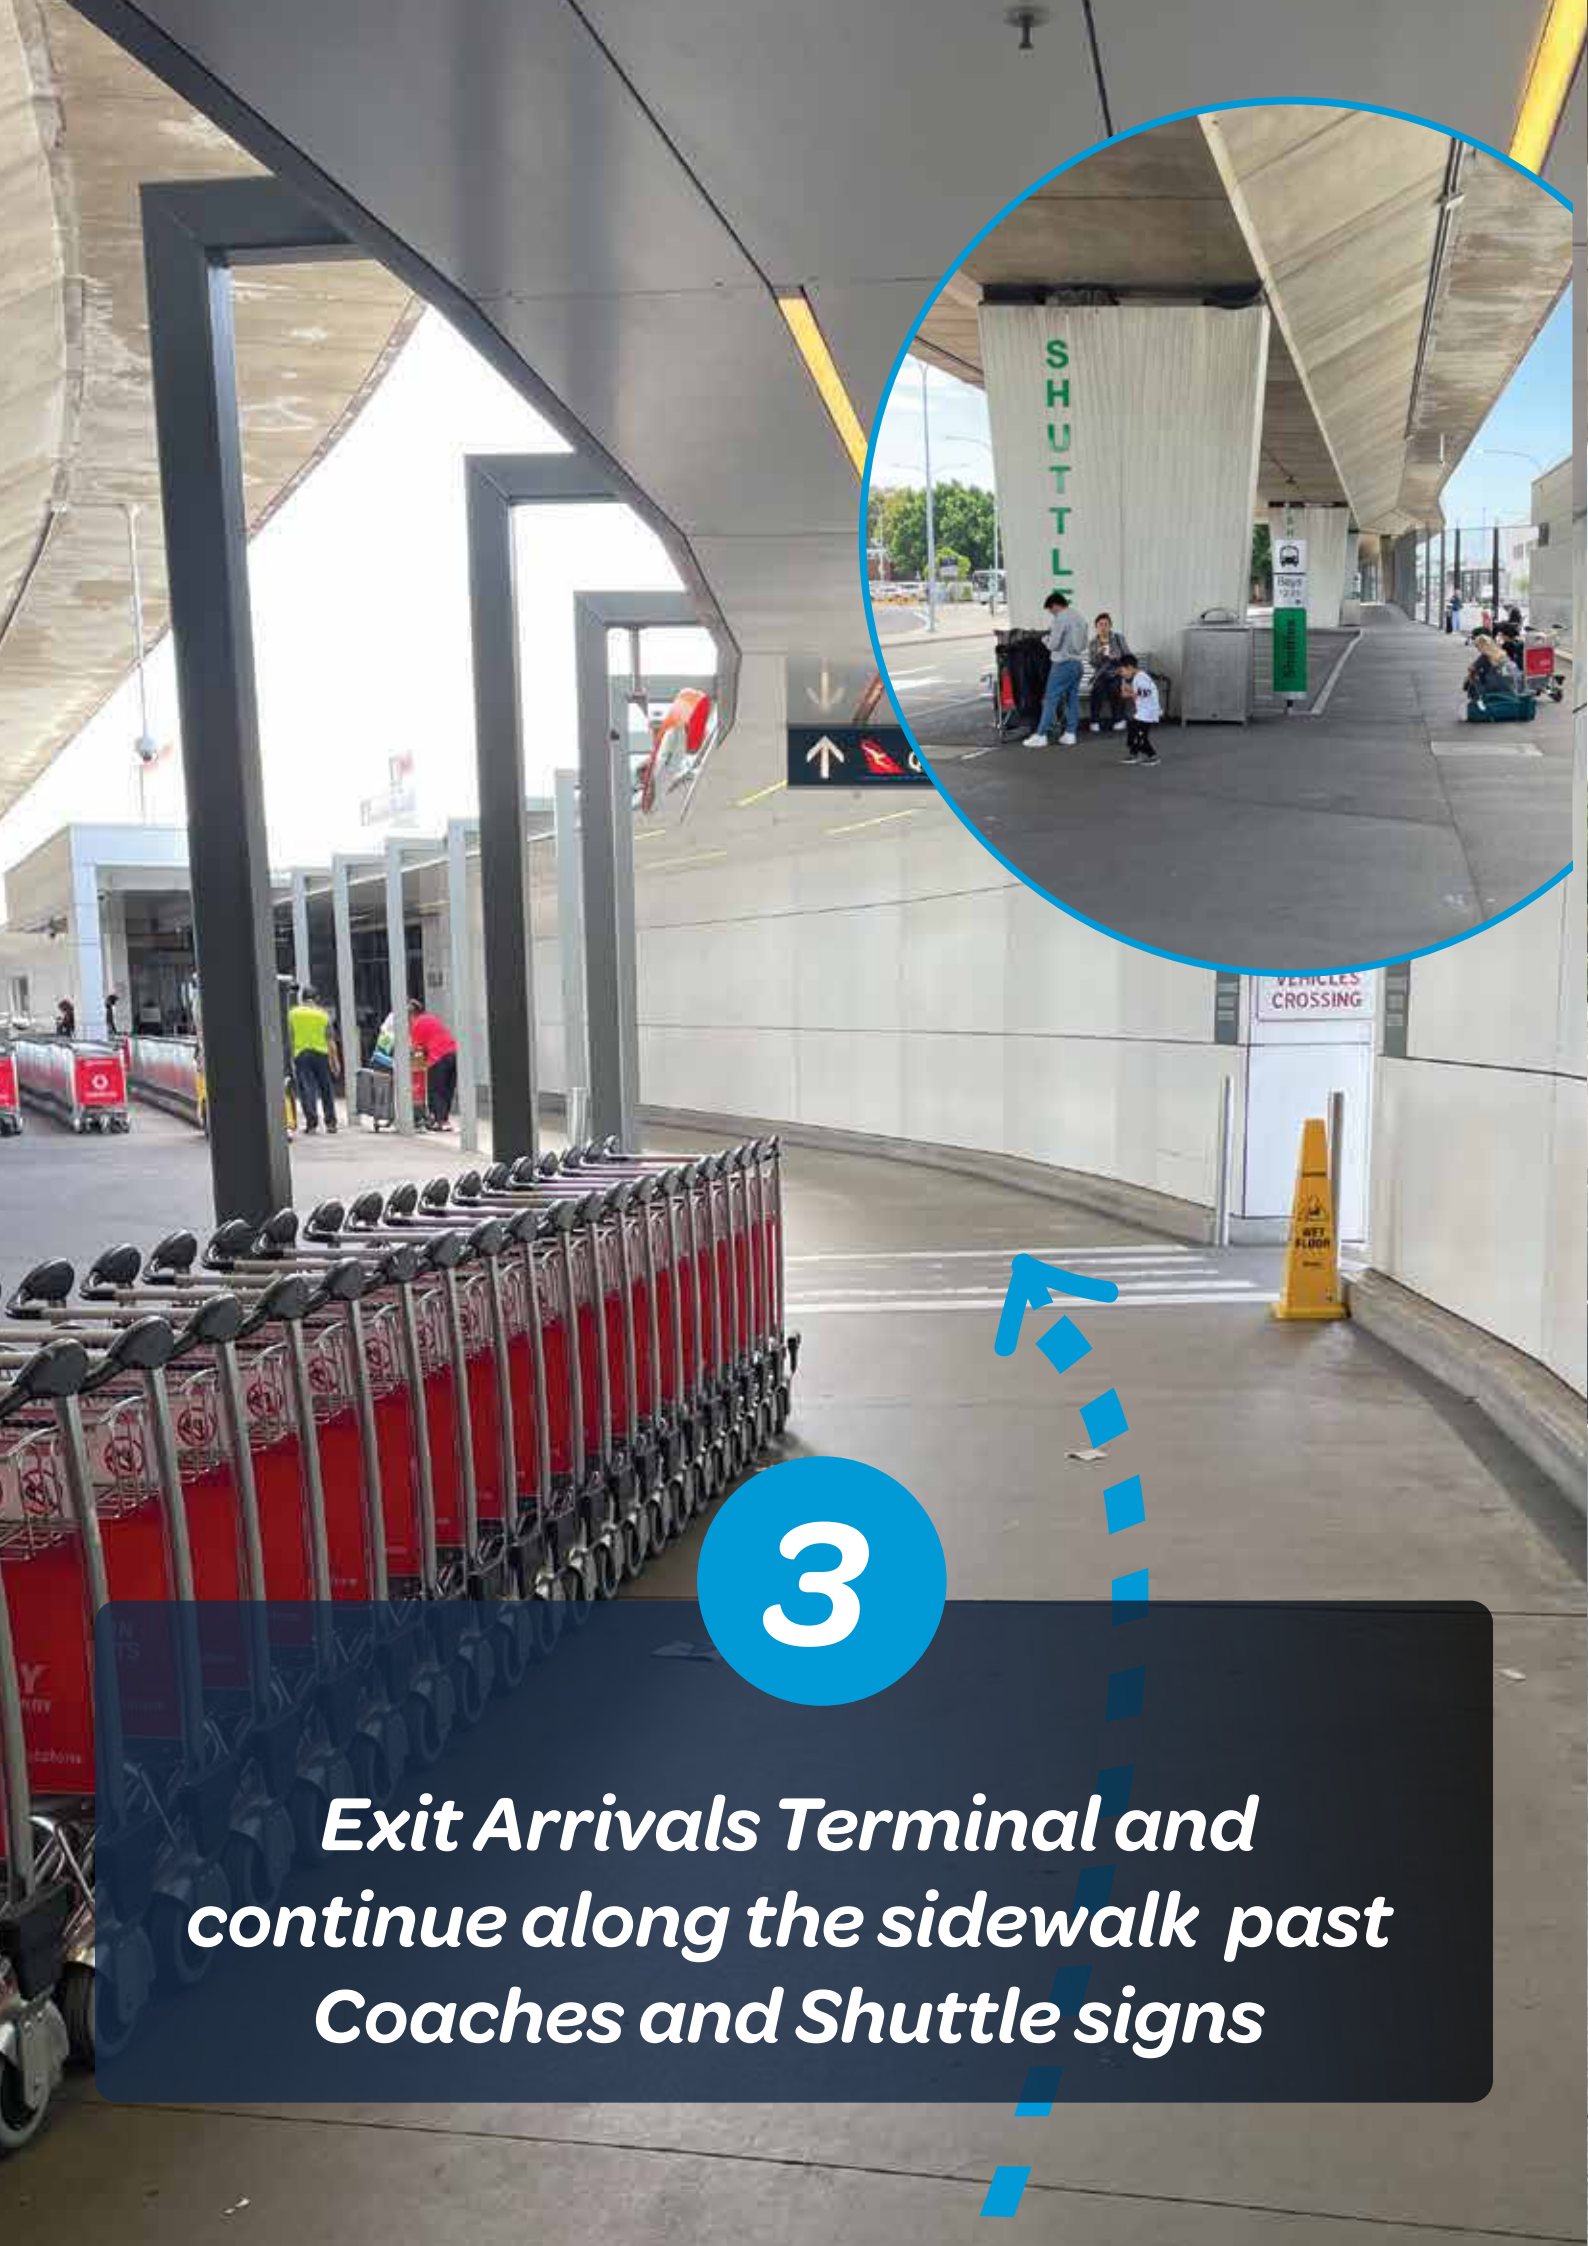

INTERNATIONAL PASSENGER
PICKUP SHUTTLE BUS

SYDNEY

← Rideshare & Pick-up
← Rydges Hotel Taxis P

出发处 Departures ↑
Qantas Domestic Transfer
Buses Trains ↑

1

After clearing International Customs, call (02) 8338 8888, then follow the signs to Domestic Transfer, Buses & Trains.

2

Continue following the signs to Domestic Transfer and Buses.

3

Exit Arrivals Terminal and continue along the sidewalk past Coaches and Shuttle signs

4

*Reach Mini Bus Sign and Bay 22
(opp Rydges Hotel). You've Arrived.
EverythingFleet®*