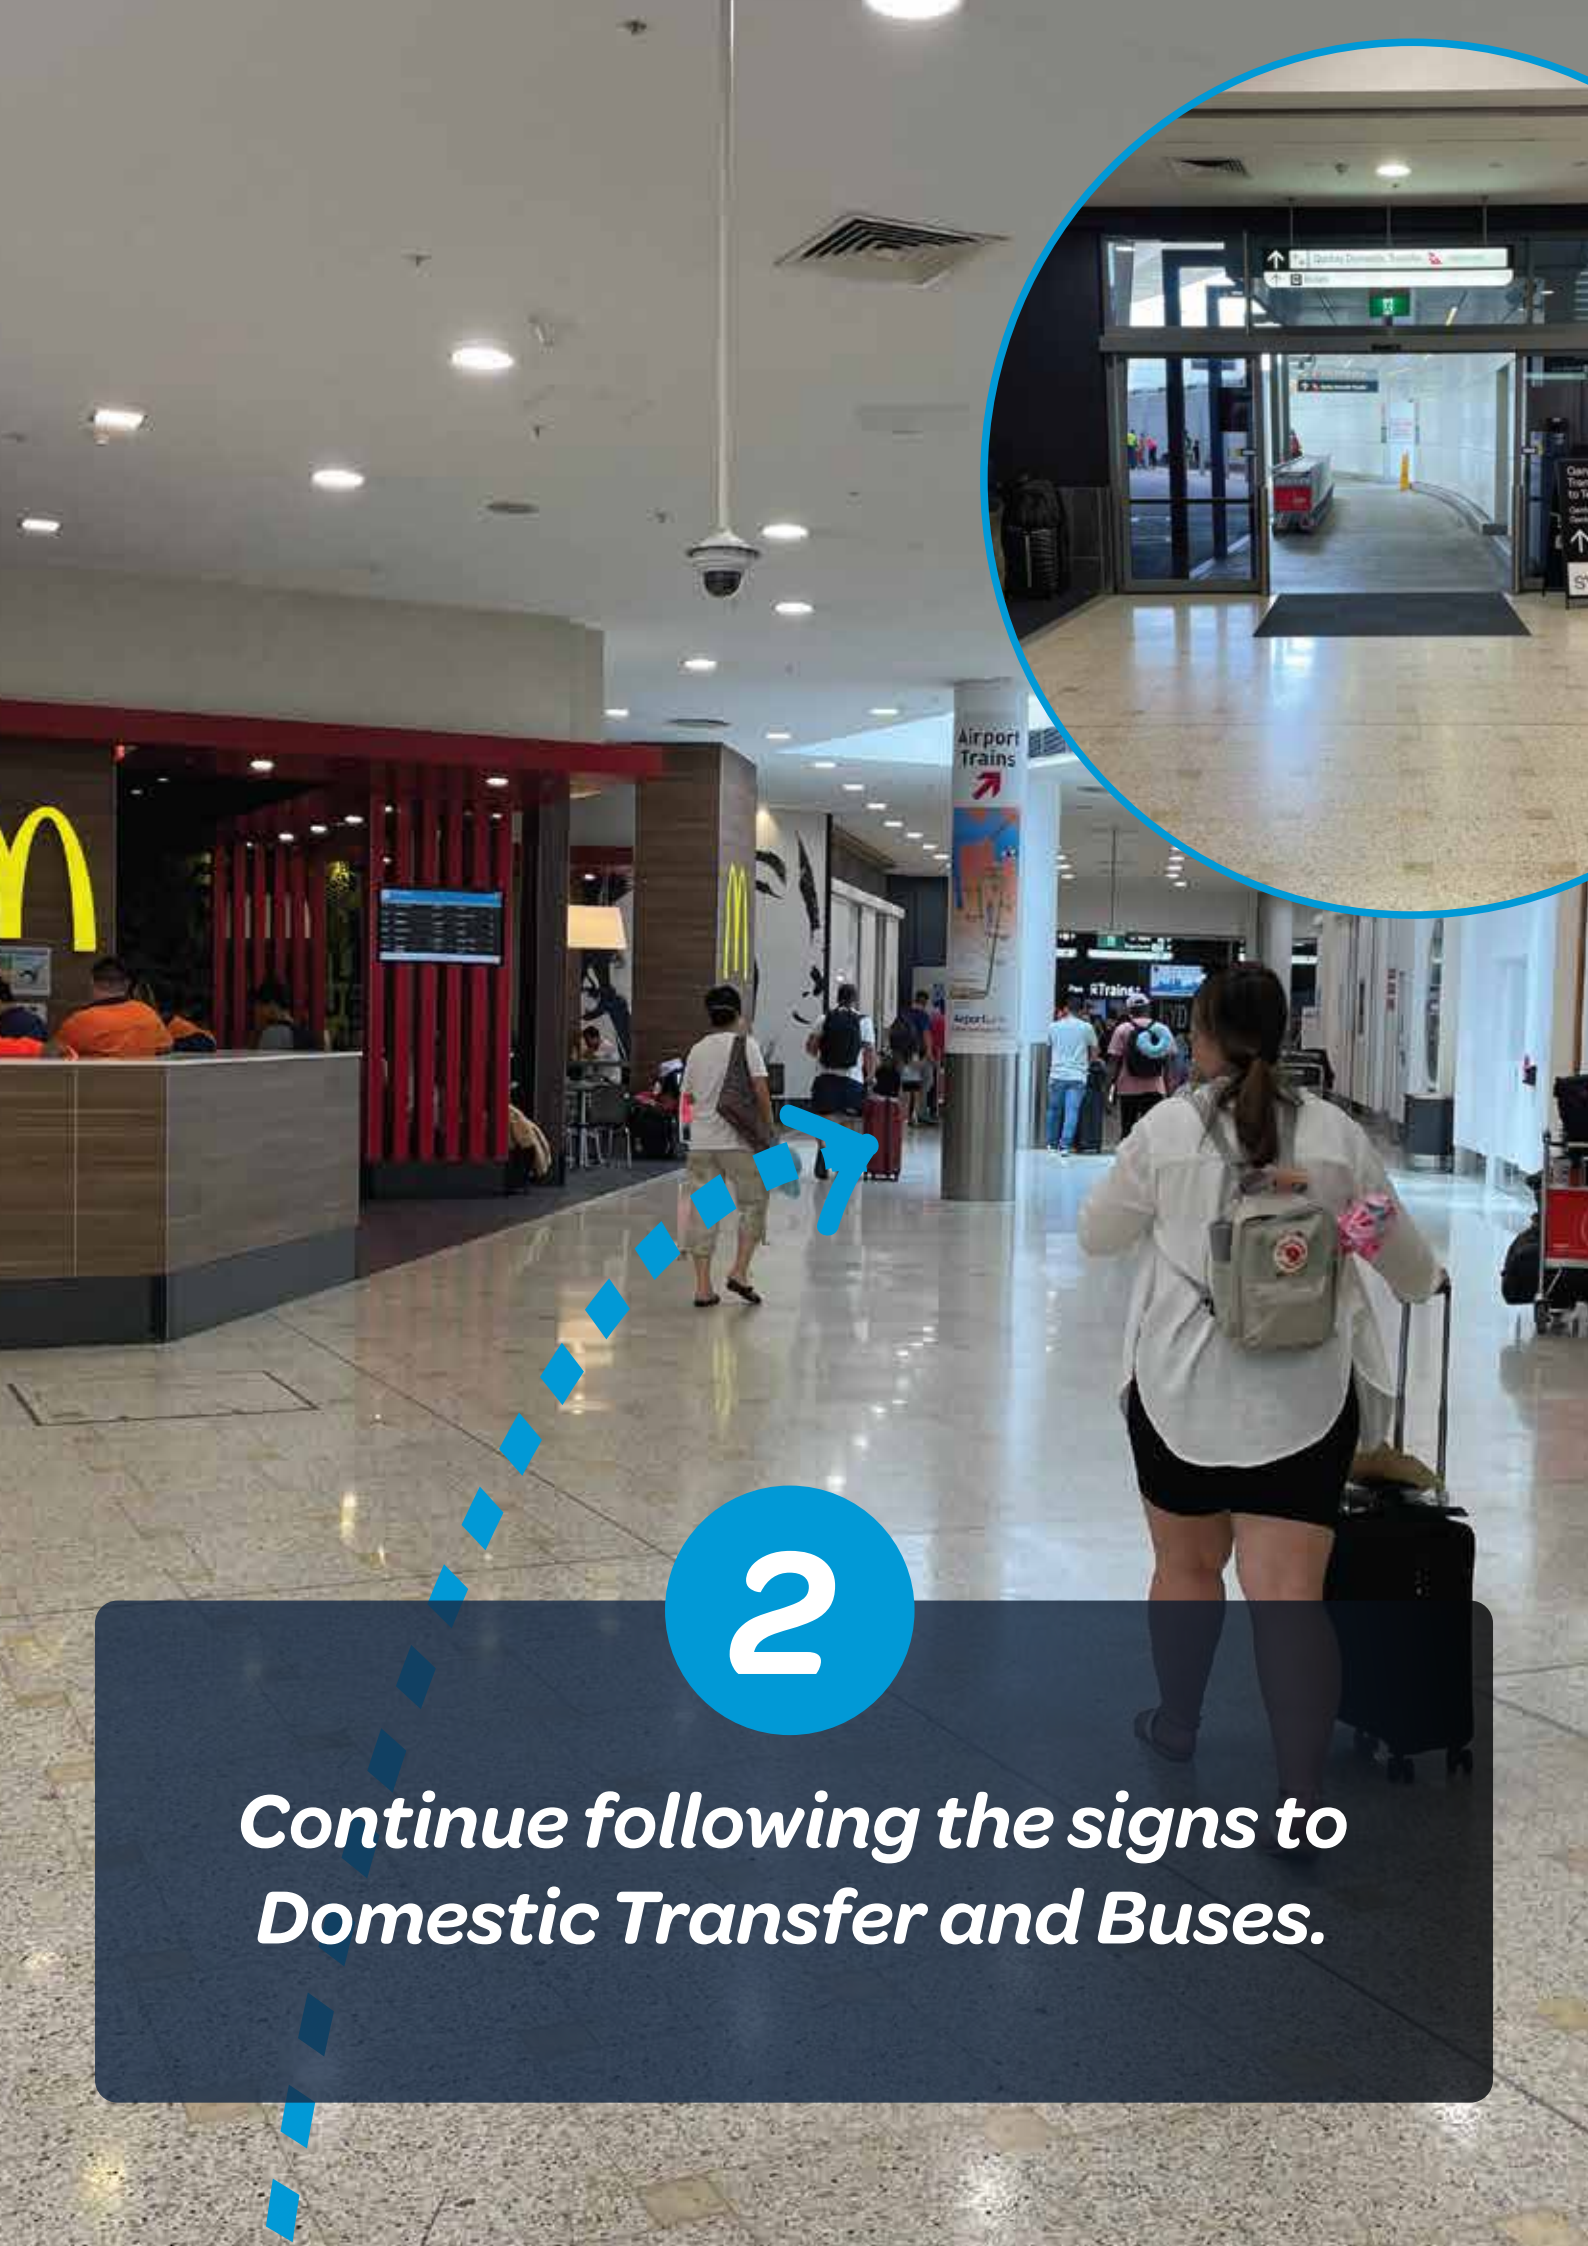

INTERNATIONAL PASSENGER
PICKUP SHUTTLE BUS

SYDNEY

← Rideshare & Pick-up
← Rydges Hotel Taxis P

出发处 Departures ↑
Qantas Domestic Transfer
Buses Trains ↑

1

After clearing International Customs, call (02) 8338 8888, then follow the signs to Domestic Transfer, Buses & Trains.

2

Continue following the signs to Domestic Transfer and Buses.

3

Exit Arrivals Terminal and continue along the sidewalk past Coaches and Shuttle signs

4

*Reach Mini Bus Sign and Bay 22
(opp Rydges Hotel). You've Arrived.
EverythingFleet®*