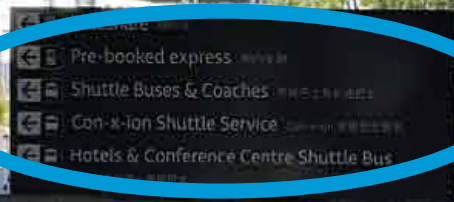

国内转机 Domestic  
乘客接机点 Passenger  
租车

Taxi 出租车

2

*Follow the directions to  
"Rideshare, Bus", to your Left.*

NEWST

出发 Departures   
Accessible pick-up   
残疾人土候机区  
列车 Train   
停车场 Car park 

NEWSTRAVEL

Connect a

3

*Continue Straight, past  
NewsTravel and Coffee Club  
towards the exit doors.*

**Ride-booking**  
网约车

**Hotels and Conference Centre Bus**  
酒店和会议中心穿梭巴士

**Shuttle Buses & Coaches**  
穿梭巴士及长途巴士

 **Coaches & Tour Groups**

   **Toilets**

 **Baggage Services**

**4**

***Continue straight to Exit the Terminal Building.***

5

***Follow the ramp and  
Turn Left, following the  
"Shuttle Buses & Coaches" sign.***

网约车 Rideshare  
预约车辆 Pre-booked express  
穿梭巴士 Shuttle Buses

6

*Follow the sidewalk, to the "Shuttle Buses" sign, cross the Crosswalk to Bays 3 & 4.*

MINI BUS  
(5 - 14 SEATS)  
EXCEPTED

3

4

*Please have  
your mobile  
turned on.*

7

*You've Arrived!  
We will be with you shortly.  
EverythingFleet®*