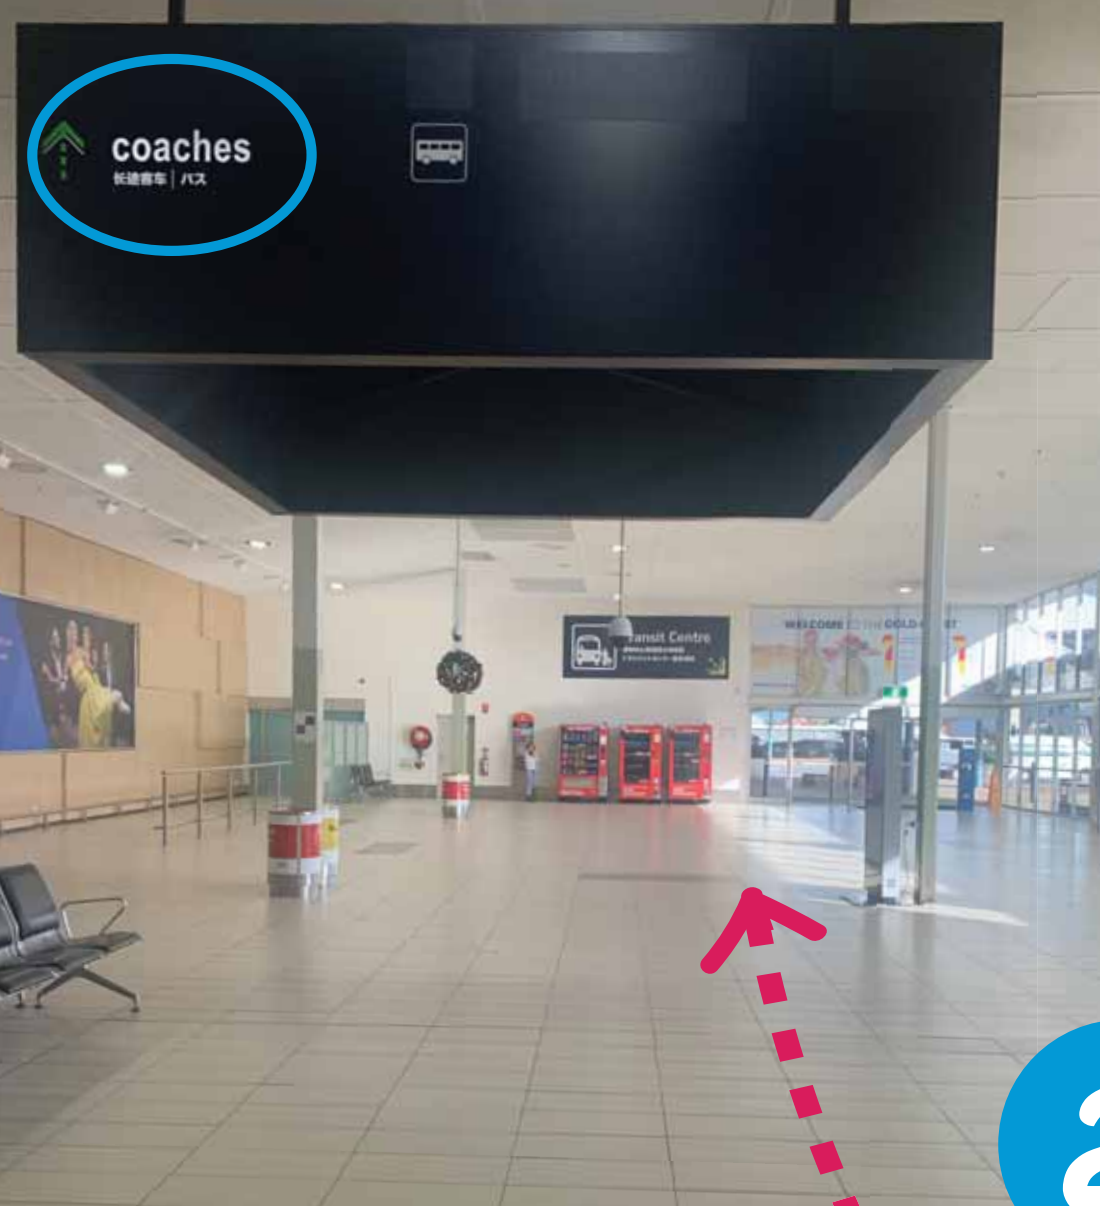

DOMESTIC & INTERNATIONAL
PASSENGER PICKUP SHUTTLE BUS

GOLD COAST

1

Call **131 381** to arrange pickup.
Please proceed to the northern end of the building.

2

Follow the "coaches" signage to the end of building ("coaches" signage is located inside and outside of building).

Transit Centre

穿梭巴士/旅遊巴士等候區
トランジットセンター集合場所

lifesaving.com.au

coaches
穿梭巴士

3

*If inside, exit via the automatic doors.
If outside, continue to the end of the building.*

**TRANSIT
CENTRE
MEETING
POINT**

穿梭巴士/旅遊巴士等候區
トランジットセンター集合場所

*Please have
your mobile
turned on.*

4

*The shuttle bus will collect you from the
Transit Centre Meeting Point*

STILL NEED HELP?

 **131 381**

EverythingFleet[®]
SUBSCRIPTION · LEASING · RENTALS