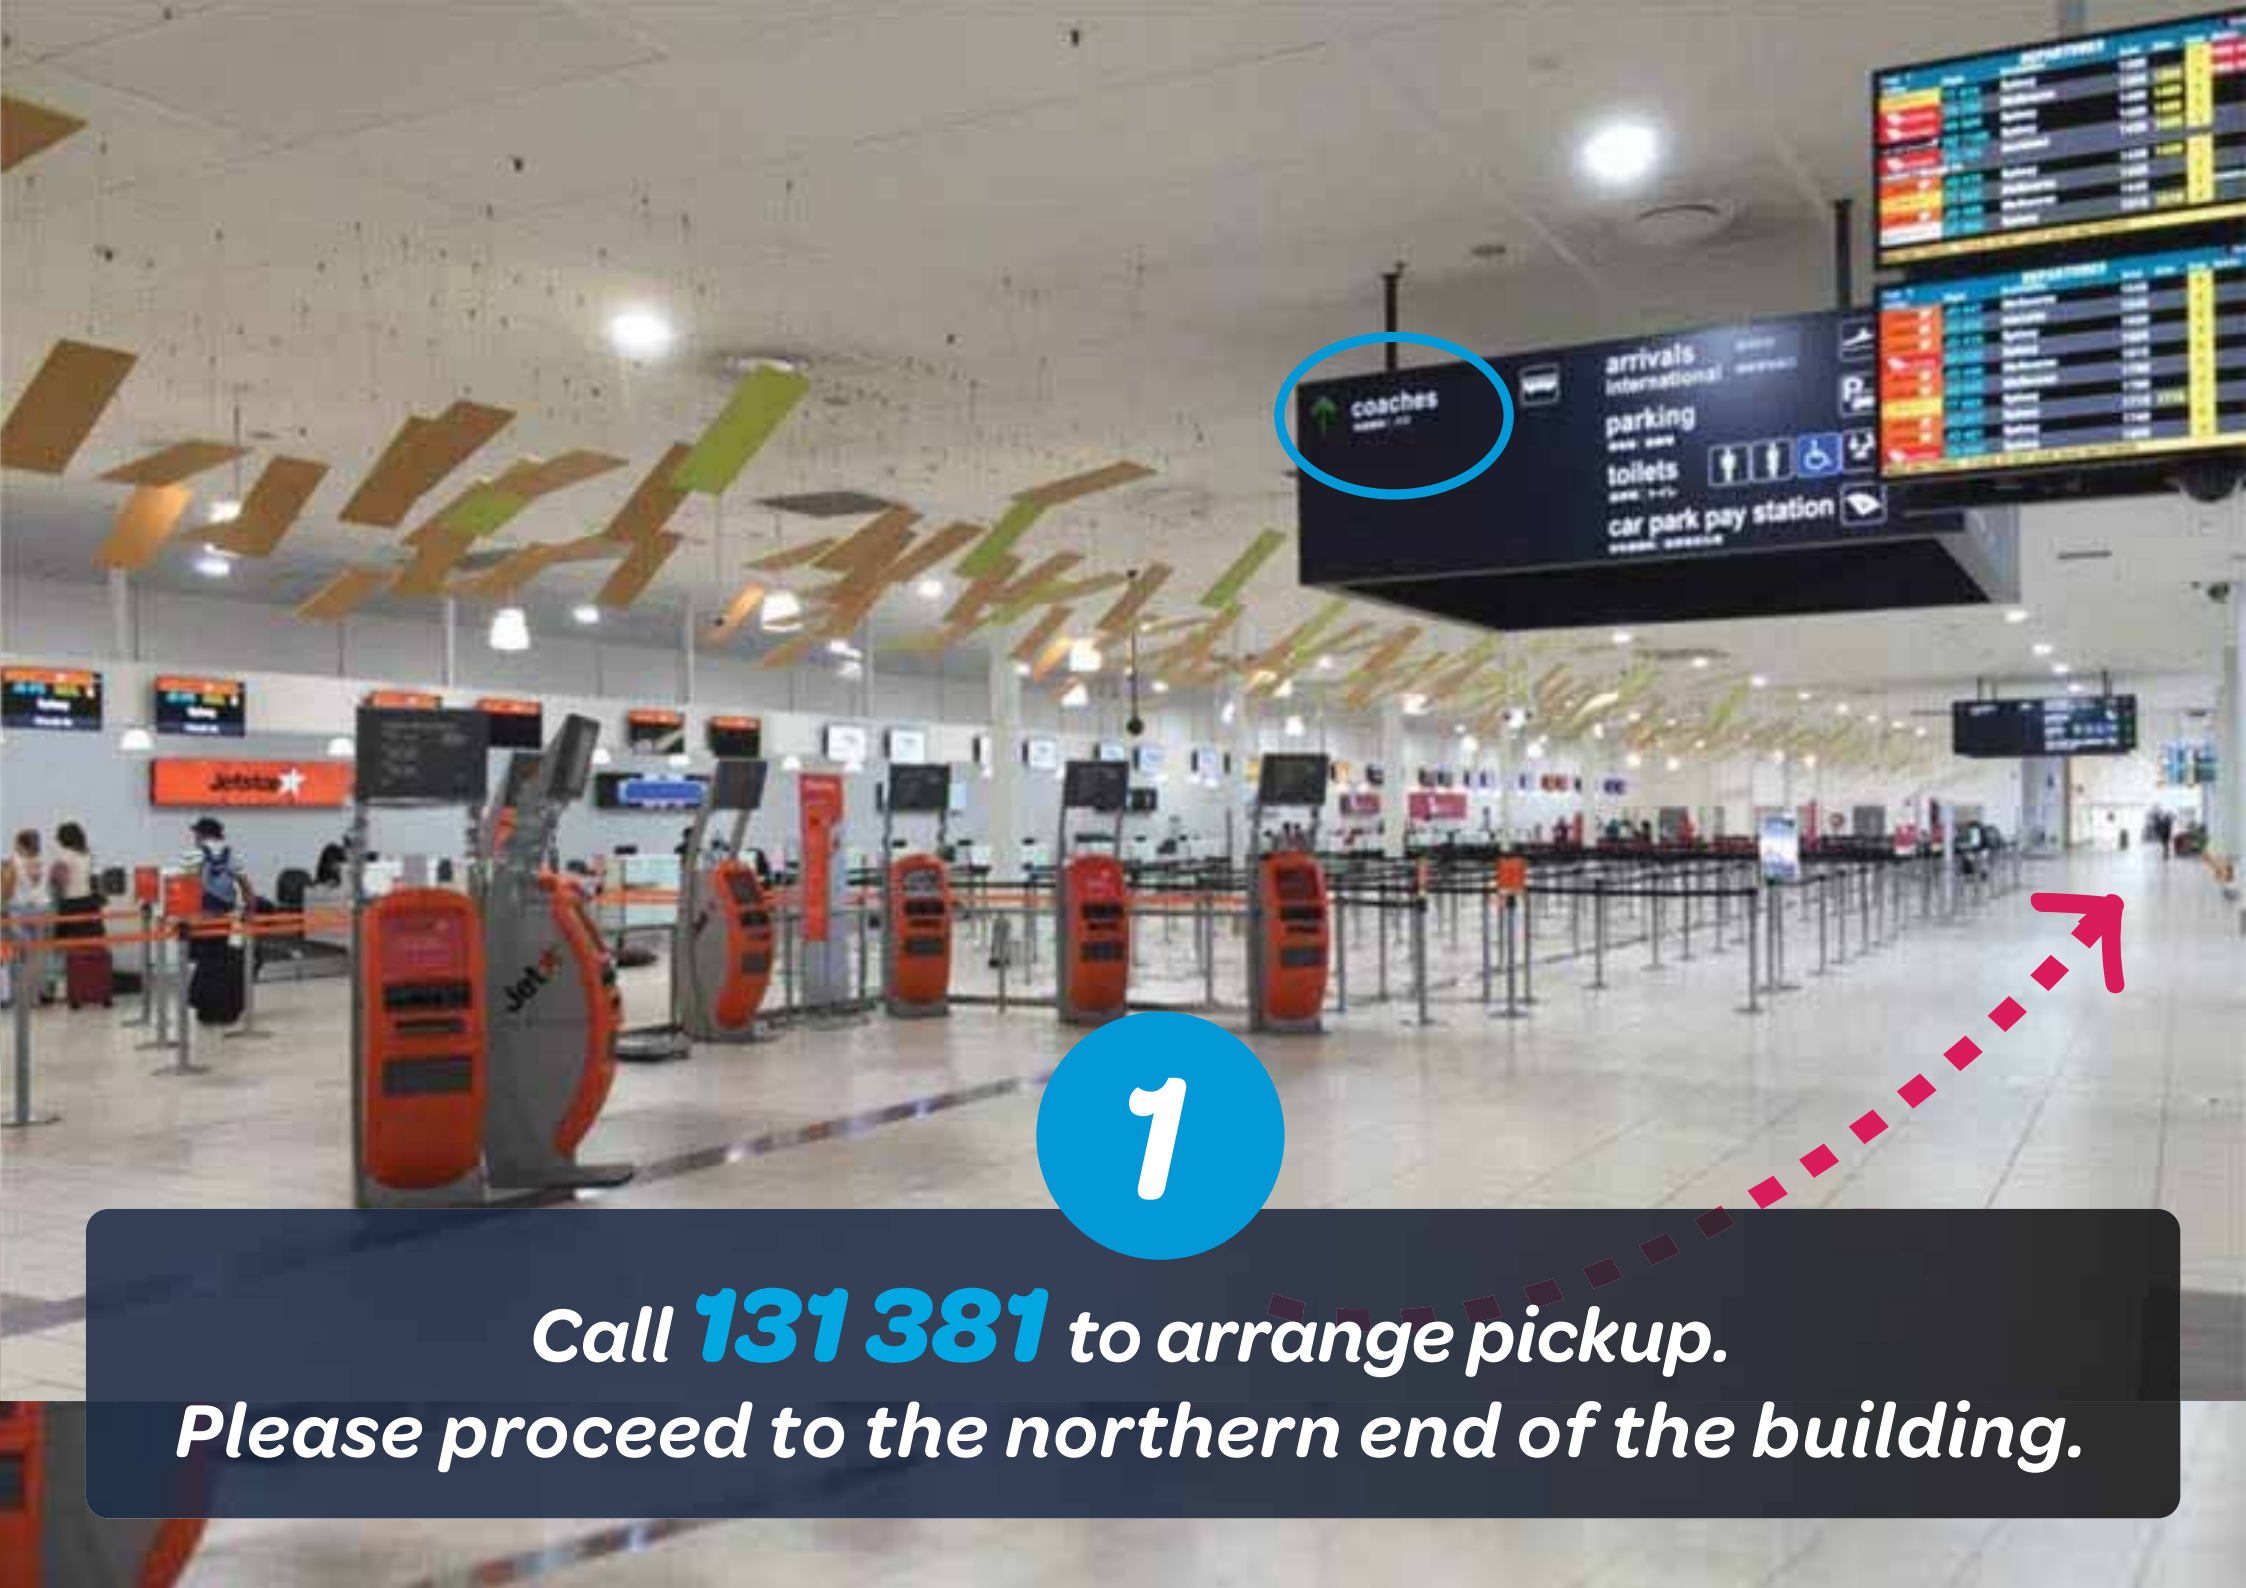

DOMESTIC & INTERNATIONAL
PASSENGER PICKUP SHUTTLE BUS

GOLD COAST

1

Call **131 381** to arrange pickup.
Please proceed to the northern end of the building.

2

Follow the "coaches" signage to the end of building ("coaches" signage is located inside and outside of building).

Transit Centre

穿梭巴士/旅遊巴士等候區
トランジットセンター集合場所

lifesaving.com.au

coaches
穿梭巴士

3

*If inside, exit via the automatic doors.
If outside, continue to the end of the building.*

**TRANSIT
CENTRE
MEETING
POINT**

穿梭巴士/旅遊巴士等候區
トランジットセンター集合場所

*Please have
your mobile
turned on.*

4

*The shuttle bus will collect you from the
Transit Centre Meeting Point*

STILL NEED HELP?

 **131 381**

EverythingFleet[®]
SUBSCRIPTION · LEASING · RENTALS