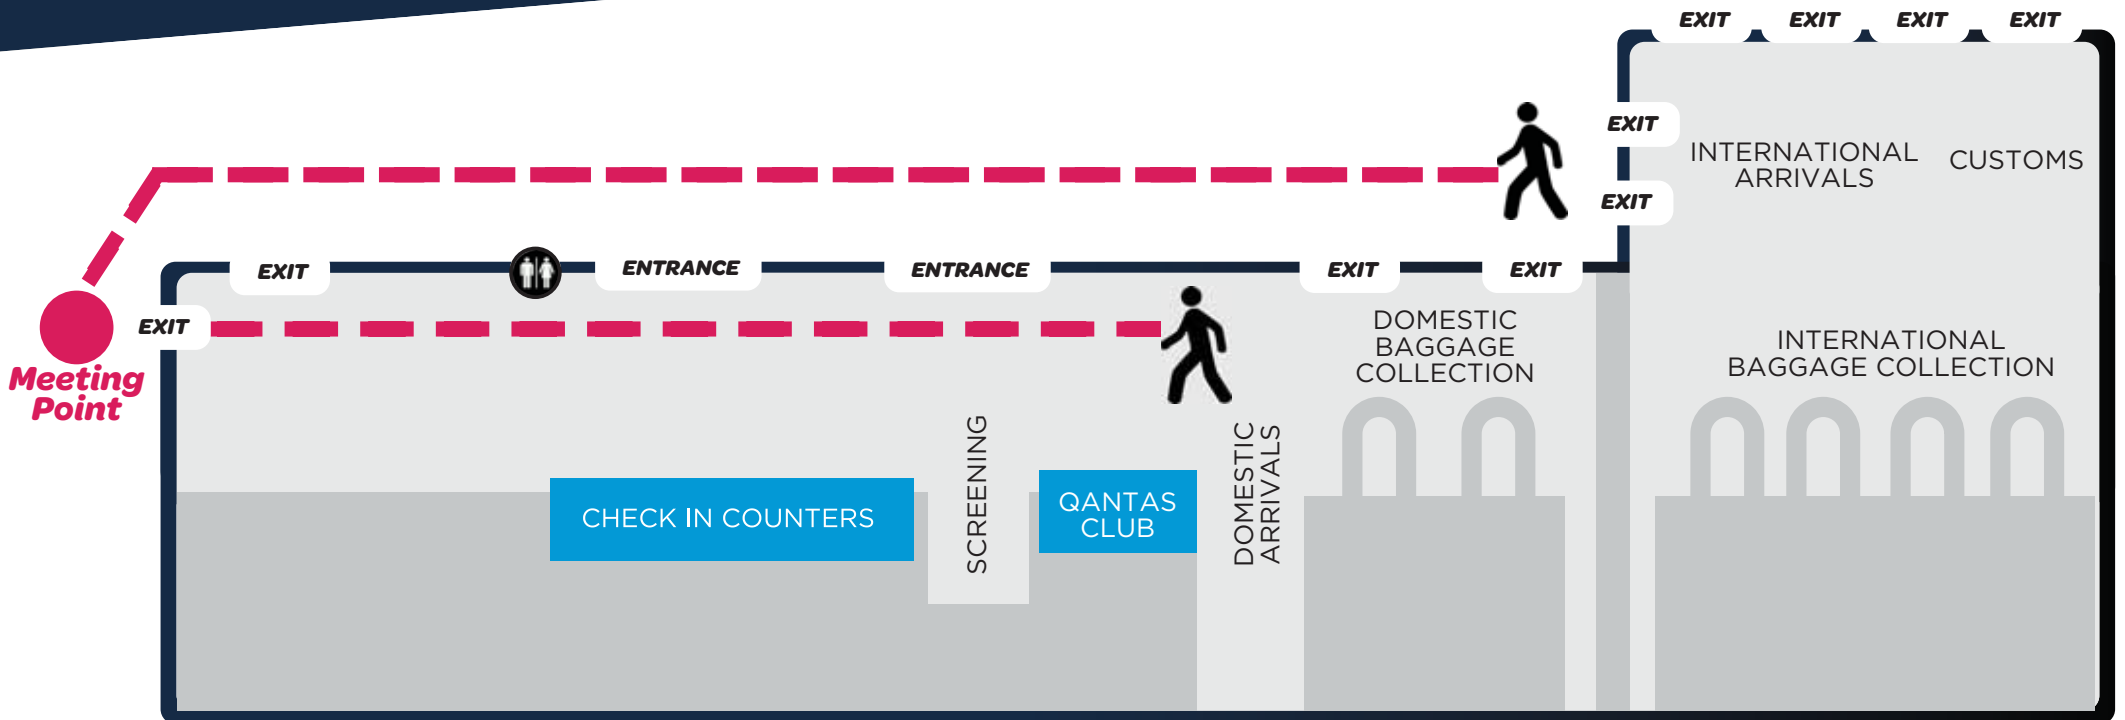

DOMESTIC & INTERNATIONAL
PASSENGER PICKUP SHUTTLE BUS

GOLD COAST

1

Call **131 381** to arrange pickup.
Please proceed to the northern end of the building.

2

Follow the "coaches" signage to the end of building ("coaches" signage is located inside and outside of building).

Transit Centre

穿梭巴士/旅遊巴士等候區
トランジットセンター集合場所

lifesaving.com.au

coaches
穿梭巴士

3

*If inside, exit via the automatic doors.
If outside, continue to the end of the building.*

**TRANSIT
CENTRE
MEETING
POINT**

穿梭巴士/旅遊巴士等候區
トランジットセンター集合場所

*Please have
your mobile
turned on.*

4

*The shuttle bus will collect you from the
Transit Centre Meeting Point*

STILL NEED HELP?

 **131 381**

EverythingFleet[®]
SUBSCRIPTION · LEASING · RENTALS